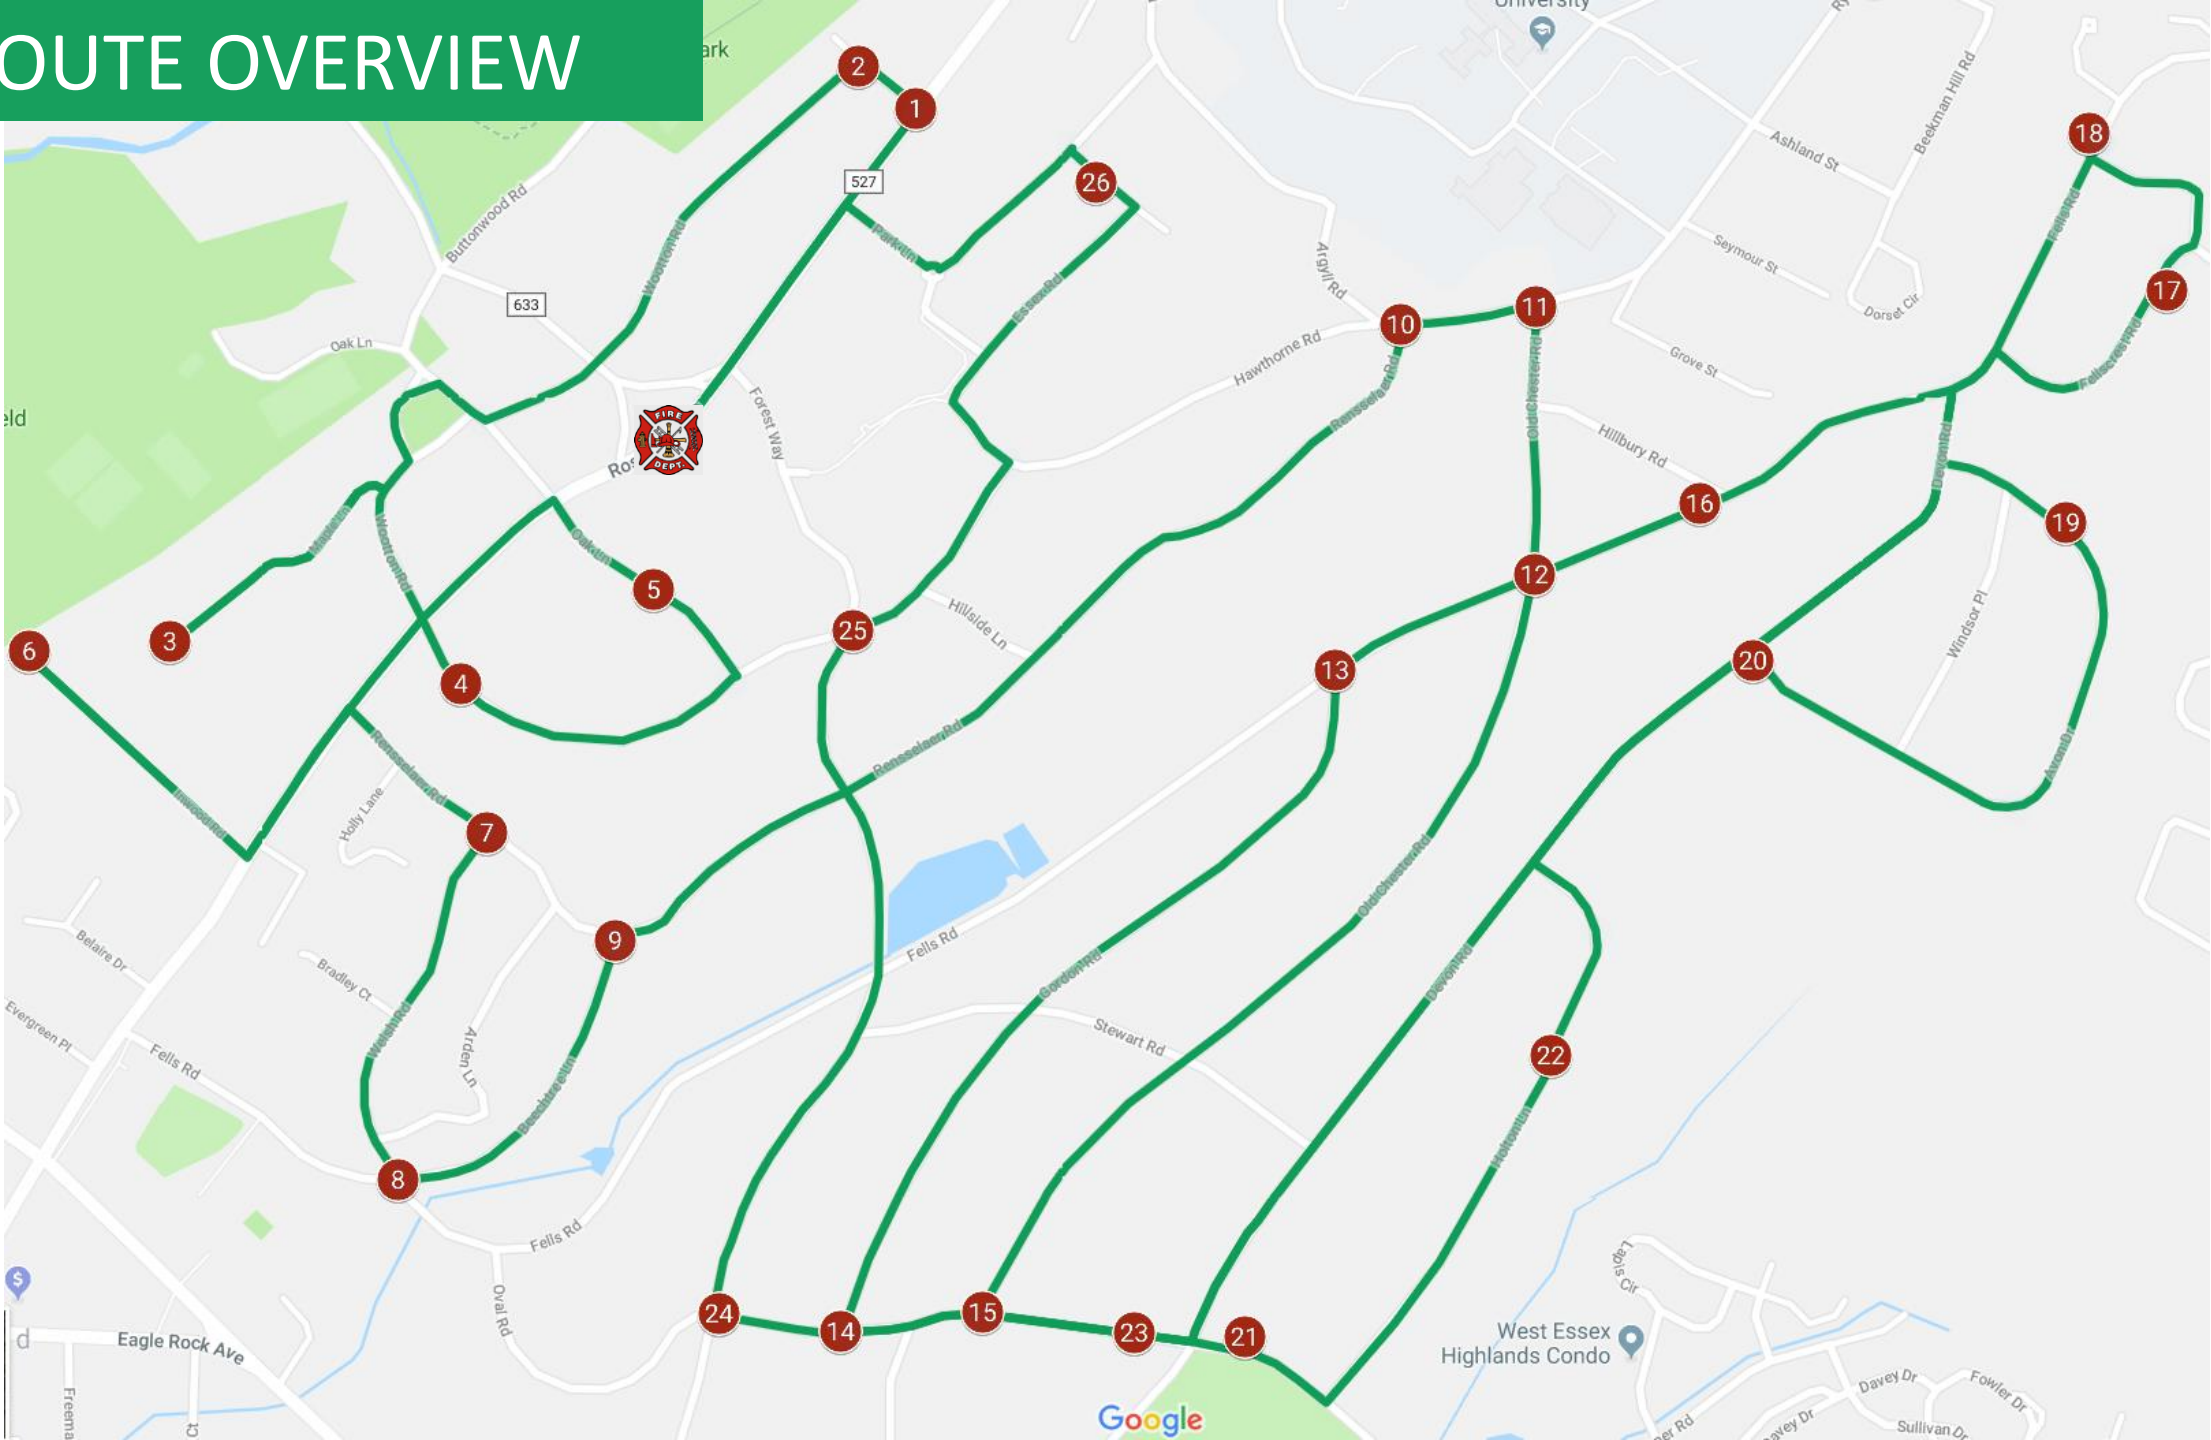

Essex Fells Volunteer Fire Department

Santa Run

Saturday, December 18
2021

Rain/Snow Date: Sunday, December 19

ROUTE MAP

ADVICE FROM SANTA'S ELVES

*** NEW FOR 2021 ***
PLEASE READ

- Given the prevailing health conditions and Santa's advanced age (which clearly places him in a high-risk population), Santa will once again deliver candy canes as he makes his appointed rounds – but please refrain from offering him hugs this holiday season.
- Santa will roll by your home and deliver hearty season's greetings to all who come out into their yards to greet him.
- **Please help keep Santa safe (the world's children are depending on you...) – maintain a safe distance from the Jolly Old Elf.**
- The route begins and ends at the Fire House at 255 Roseland Ave., commencing at **1:00 pm**.
- All times in this route map are **ESTIMATES ONLY** – we always do our best to stick to the plan, but your best bet is to keep an ear out for our sirens. Generally, the later in the day we're scheduled to be in your area, the further behind schedule we may be.
- We'll be in every area of town; if we're not coming down your street, find a friendly neighbor on the route, grab a cup of cheer outdoors at a safe distance from one another, and get yourself a treat and a wave from Santa.

Please be courteous to our volunteers – remember: Santa is watching! This is a great service they provide to our community and our children.

ROUTE OVERVIEW

A. 1:00 - 1:35: Start at EFFD

- Left on Roseland Ave. >
- Left on Manheim Rd. >
- Left on Wootton Rd. >
- Down & back Maple Ln.; right on Wootton >
- Cross Roseland Ave. to Hathaway Ln. >
- Left on Oak Ln.

5

Essex Fells Volunteer
Fire Department

Santa Run 2021

B. 1:35 - 2:00: Start on Oak Ln.

- Left on Roseland Ave. >
- Right on Inwood Rd.; down and back >
- Left on Roseland Ave.
- Right on Rensselaer Rd. >
- Right on Welsh Rd. >
- Left on Beechtree Ln. >
- Right on Rensselaer Rd. >
- To end of Rensselaer Rd.