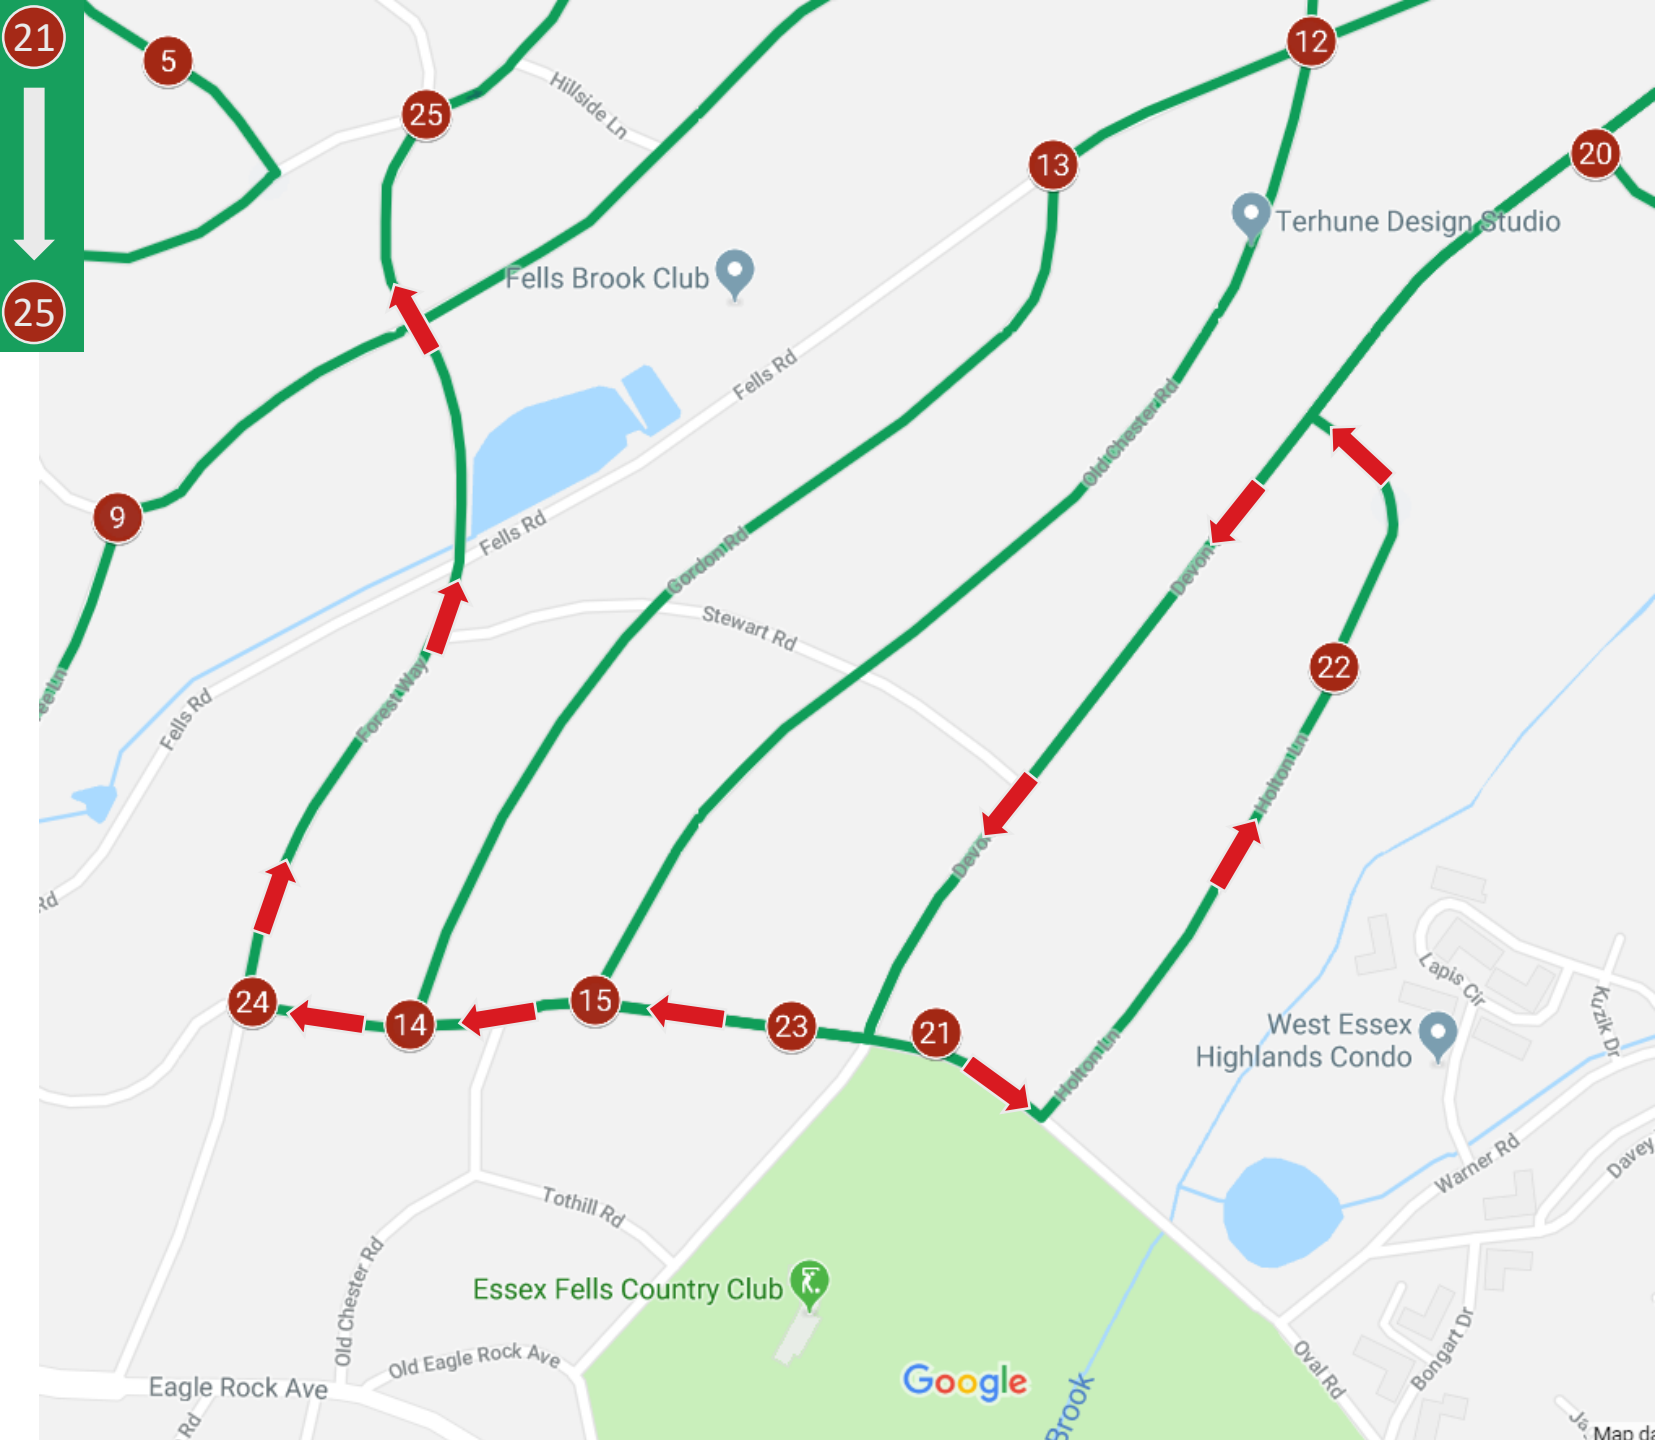

Essex Fells Volunteer Fire Department

Santa Run

Saturday, December 18
2021

Rain/Snow Date: Sunday, December 19

ROUTE MAP

ADVICE FROM SANTA'S ELVES

*** NEW FOR 2021 ***
PLEASE READ

- Given the prevailing health conditions and Santa's advanced age (which clearly places him in a high-risk population), Santa will once again deliver candy canes as he makes his appointed rounds – but please refrain from offering him hugs this holiday season.
- Santa will roll by your home and deliver hearty season's greetings to all who come out into their yards to greet him.
- **Please help keep Santa safe (the world's children are depending on you...) – maintain a safe distance from the Jolly Old Elf.**
- The route begins and ends at the Fire House at 255 Roseland Ave., commencing at **1:00 pm**.
- All times in this route map are **ESTIMATES ONLY** – we always do our best to stick to the plan, but your best bet is to keep an ear out for our sirens. Generally, the later in the day we're scheduled to be in your area, the further behind schedule we may be.
- We'll be in every area of town; if we're not coming down your street, find a friendly neighbor on the route, grab a cup of cheer outdoors at a safe distance from one another, and get yourself a treat and a wave from Santa.

16

21

Time permitting, we will send Santa on the FD Utility vehicle to visit Barberry Way

Essex Fells Volunteer
Fire Department

Santa Run 2021

E. 3:00 – 3:35: Start on Oval Rd.

- Left on Holton Ln. >
- Left on Devon Rd. >
- Right on Oval Rd. >
- Right on Forest Way >
- Right on Hathaway Ln.

Essex Fells Volunteer
Fire Department

Santa Run 2021

F. 3:35 – 4:00: Start at Hathaway Ln.

- Left on Hawthorne Rd. >
- Right on Essex Rd. >
- Left on Park Ln. >
- Left on White Birch Terr./Park Ln. >
- Right on Park Ln. >
- Left on Roseland Ave. >
- Return to EFFD