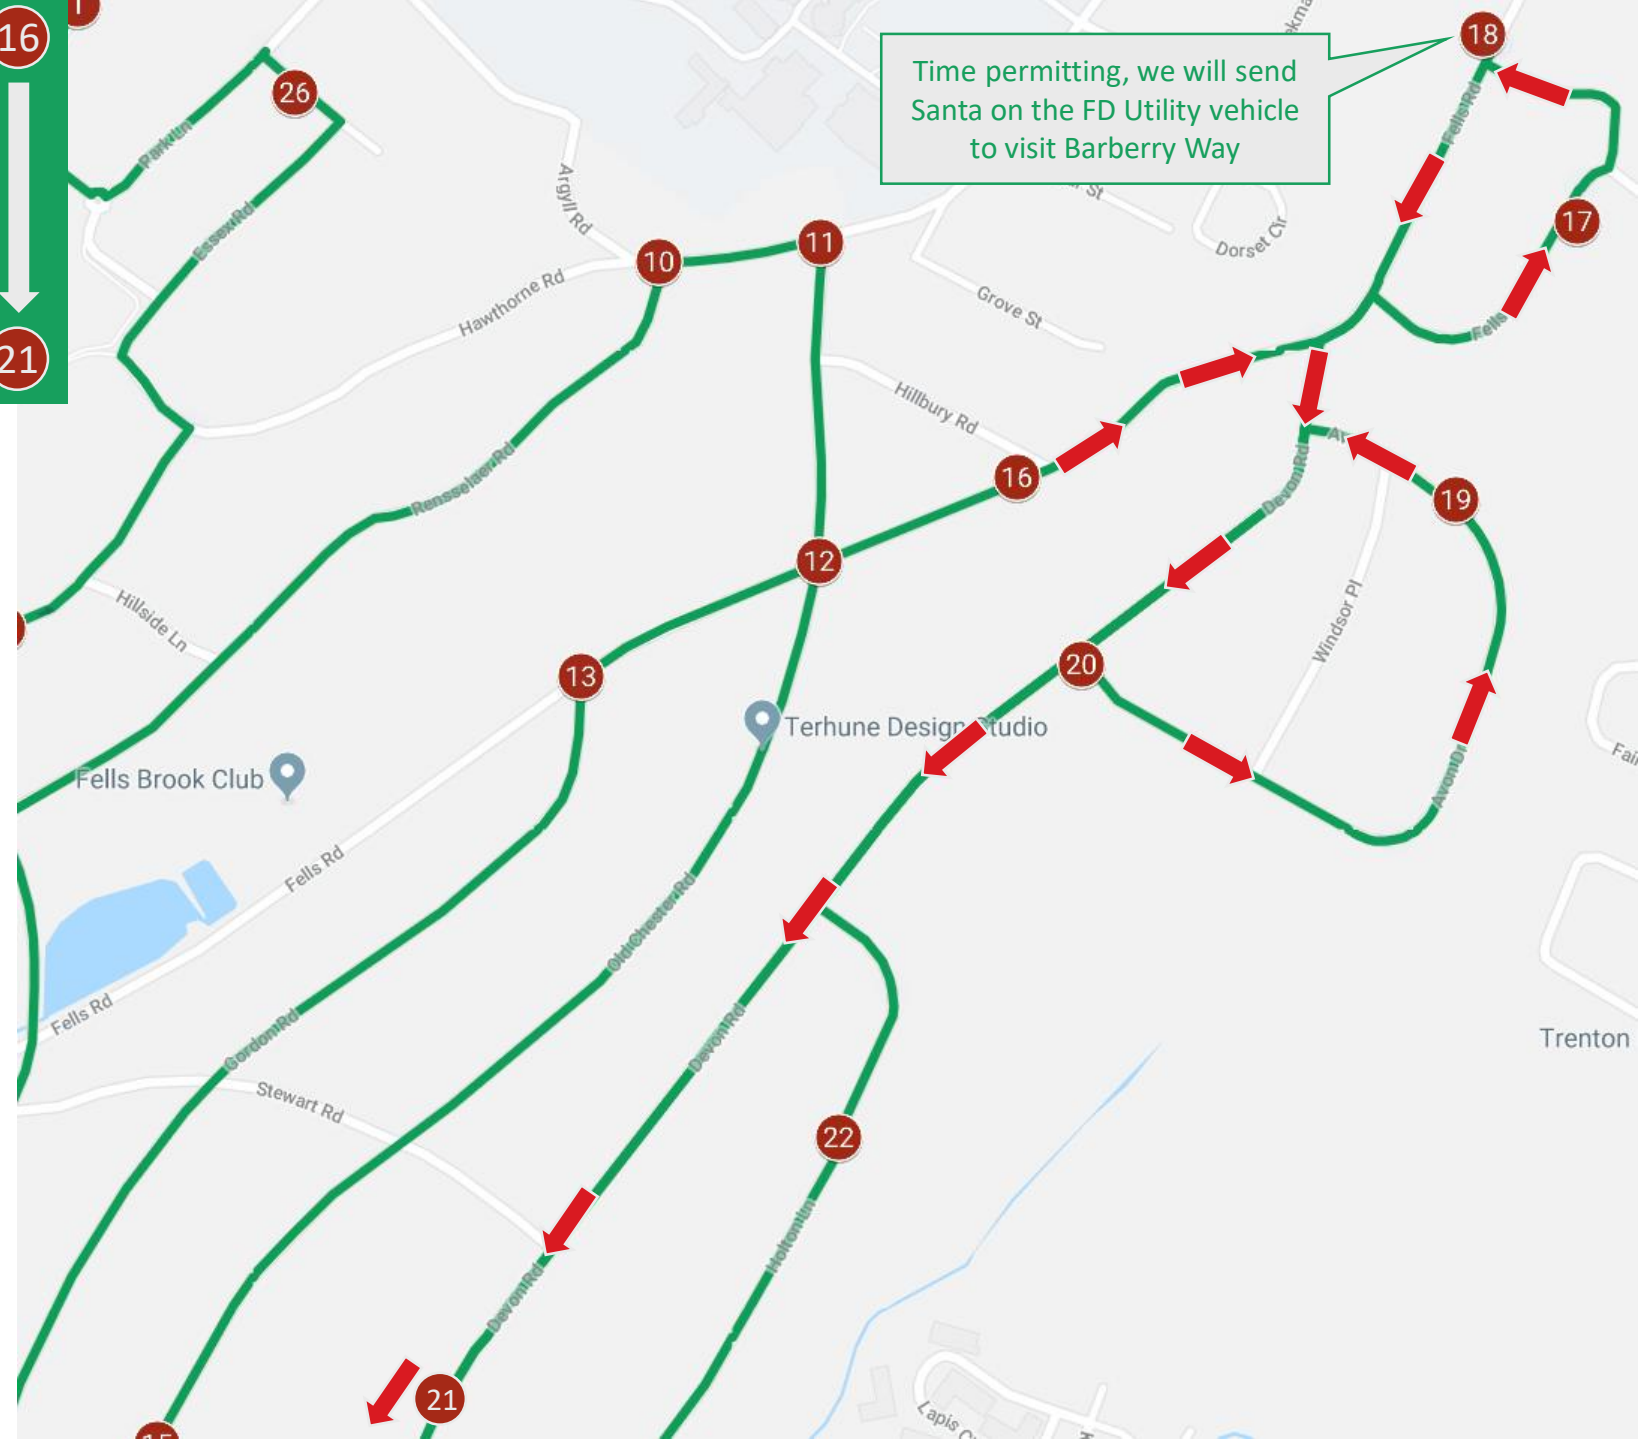

Essex Fells Volunteer Fire Department

Santa Run

Saturday, December 18
2021

Rain/Snow Date: Sunday, December 19

ROUTE MAP

ADVICE FROM SANTA'S ELVES

*** NEW FOR 2021 ***
PLEASE READ

- Given the prevailing health conditions and Santa's advanced age (which clearly places him in a high-risk population), Santa will once again deliver candy canes as he makes his appointed rounds – but please refrain from offering him hugs this holiday season.
- Santa will roll by your home and deliver hearty season's greetings to all who come out into their yards to greet him.
- **Please help keep Santa safe (the world's children are depending on you...) – maintain a safe distance from the Jolly Old Elf.**
- The route begins and ends at the Fire House at 255 Roseland Ave., commencing at **1:00 pm**.
- All times in this route map are **ESTIMATES ONLY** – we always do our best to stick to the plan, but your best bet is to keep an ear out for our sirens. Generally, the later in the day we're scheduled to be in your area, the further behind schedule we may be.
- We'll be in every area of town; if we're not coming down your street, find a friendly neighbor on the route, grab a cup of cheer outdoors at a safe distance from one another, and get yourself a treat and a wave from Santa.

Essex Fells Volunteer Fire Department

Santa Run 2021

D. 2:30 – 3:00: Start at Fells Rd.

- Right on Fellscrest Rd. (south end) >
- Left on Fells Rd. >
- Left on Devon Rd. >
- Left on Avon Dr. (south end) >
- Left on Devon Rd. >
- Left on Oval Rd.

16

21

Time permitting, we will send Santa on the FD Utility vehicle to visit Barberry Way

Essex Fells Volunteer
Fire Department

Santa Run 2021

E. 3:00 – 3:35: Start on Oval Rd.

- Left on Holton Ln. >
- Left on Devon Rd. >
- Right on Oval Rd. >
- Right on Forest Way >
- Right on Hathaway Ln.