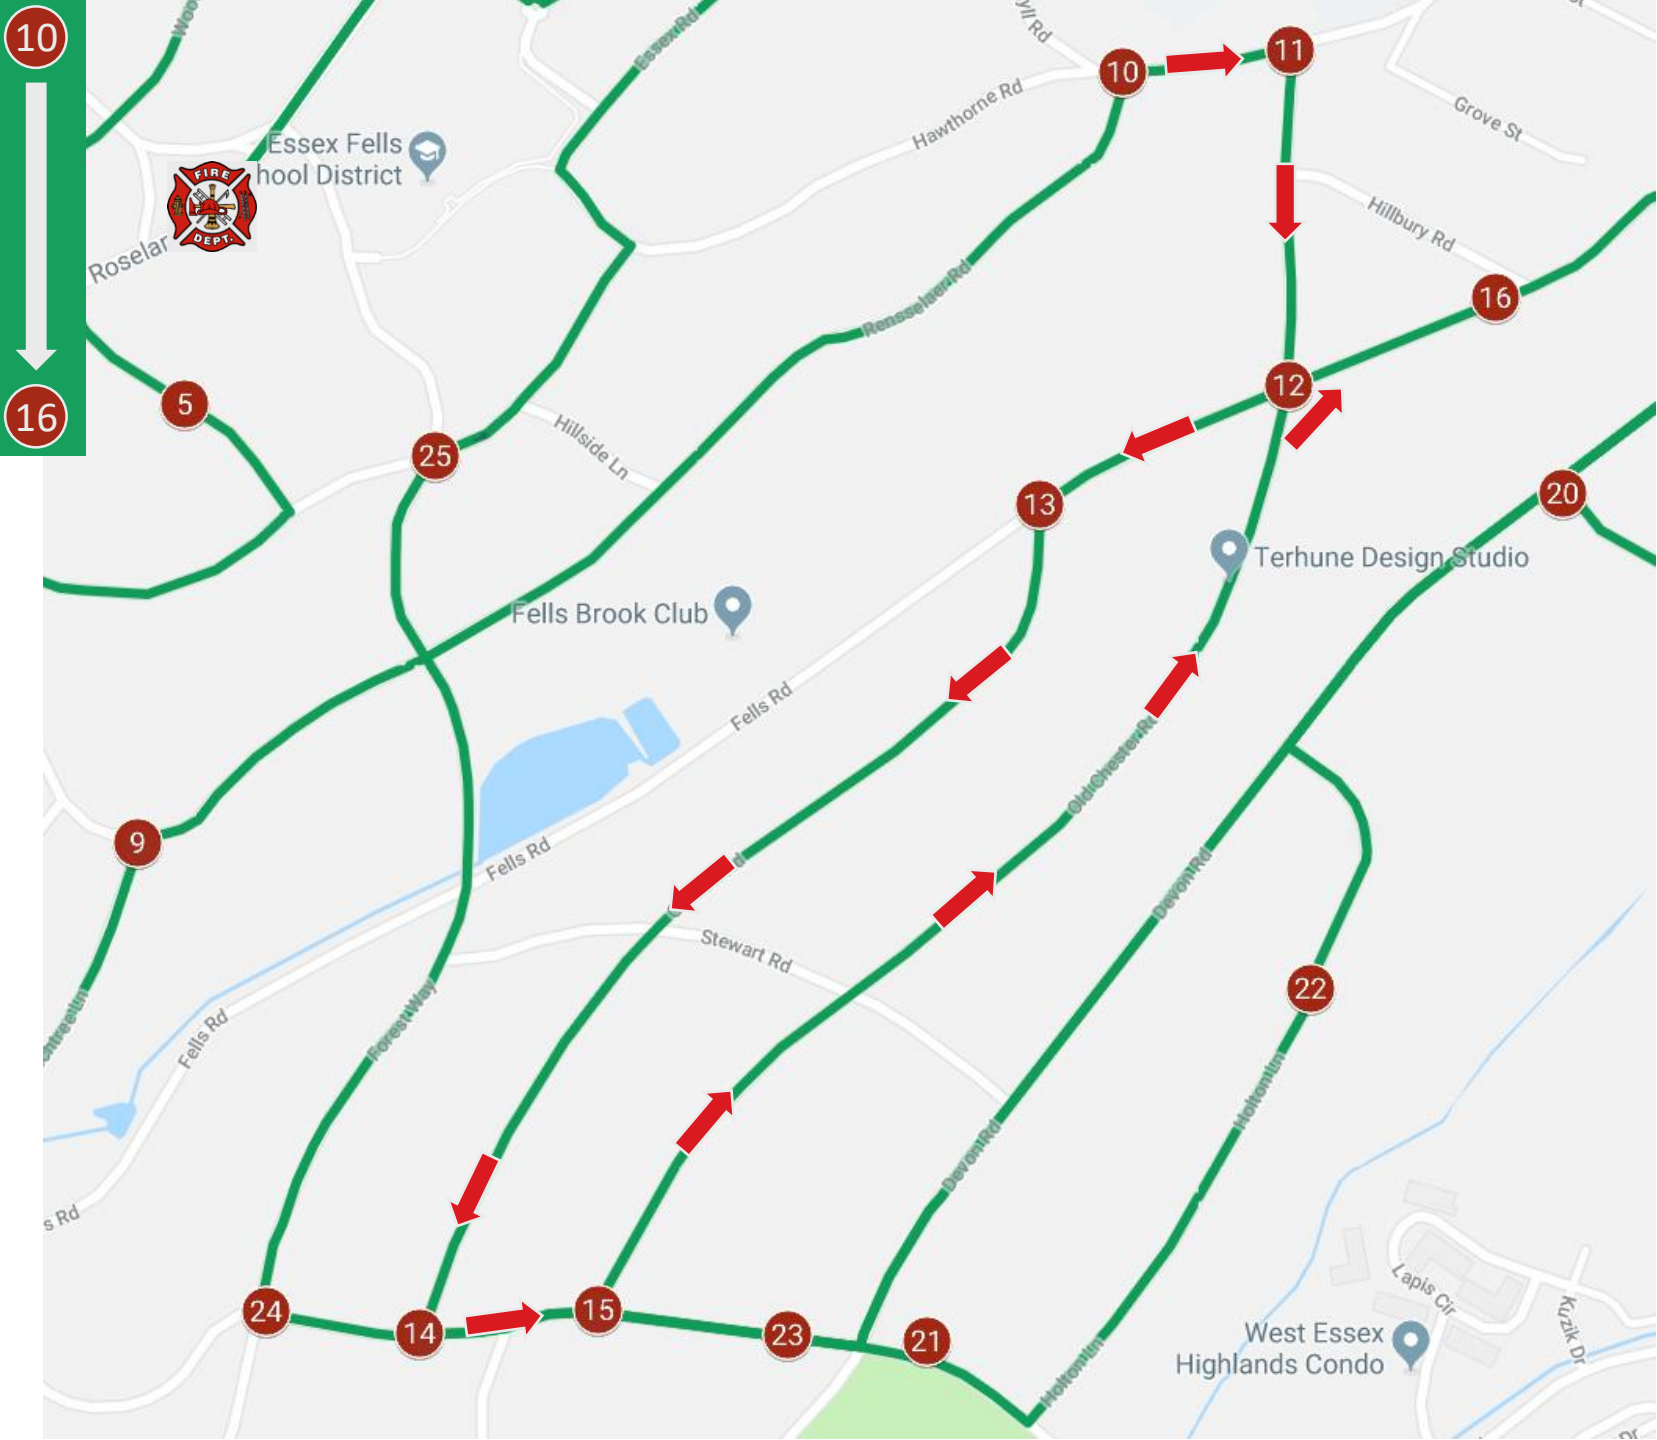

C. 2:00 – 2:30: Start at Rensselaer Rd.

- Right on Hawthorne Rd. >
- Right on Oldchester Rd. >
- Right on Fells Rd. >
- Left on Gordon Rd. >
- Left on Oval Rd. >
- Left on Oldchester Rd. >
- Right on Fells Rd.

Essex Fells Volunteer Fire Department

Santa Run 2021