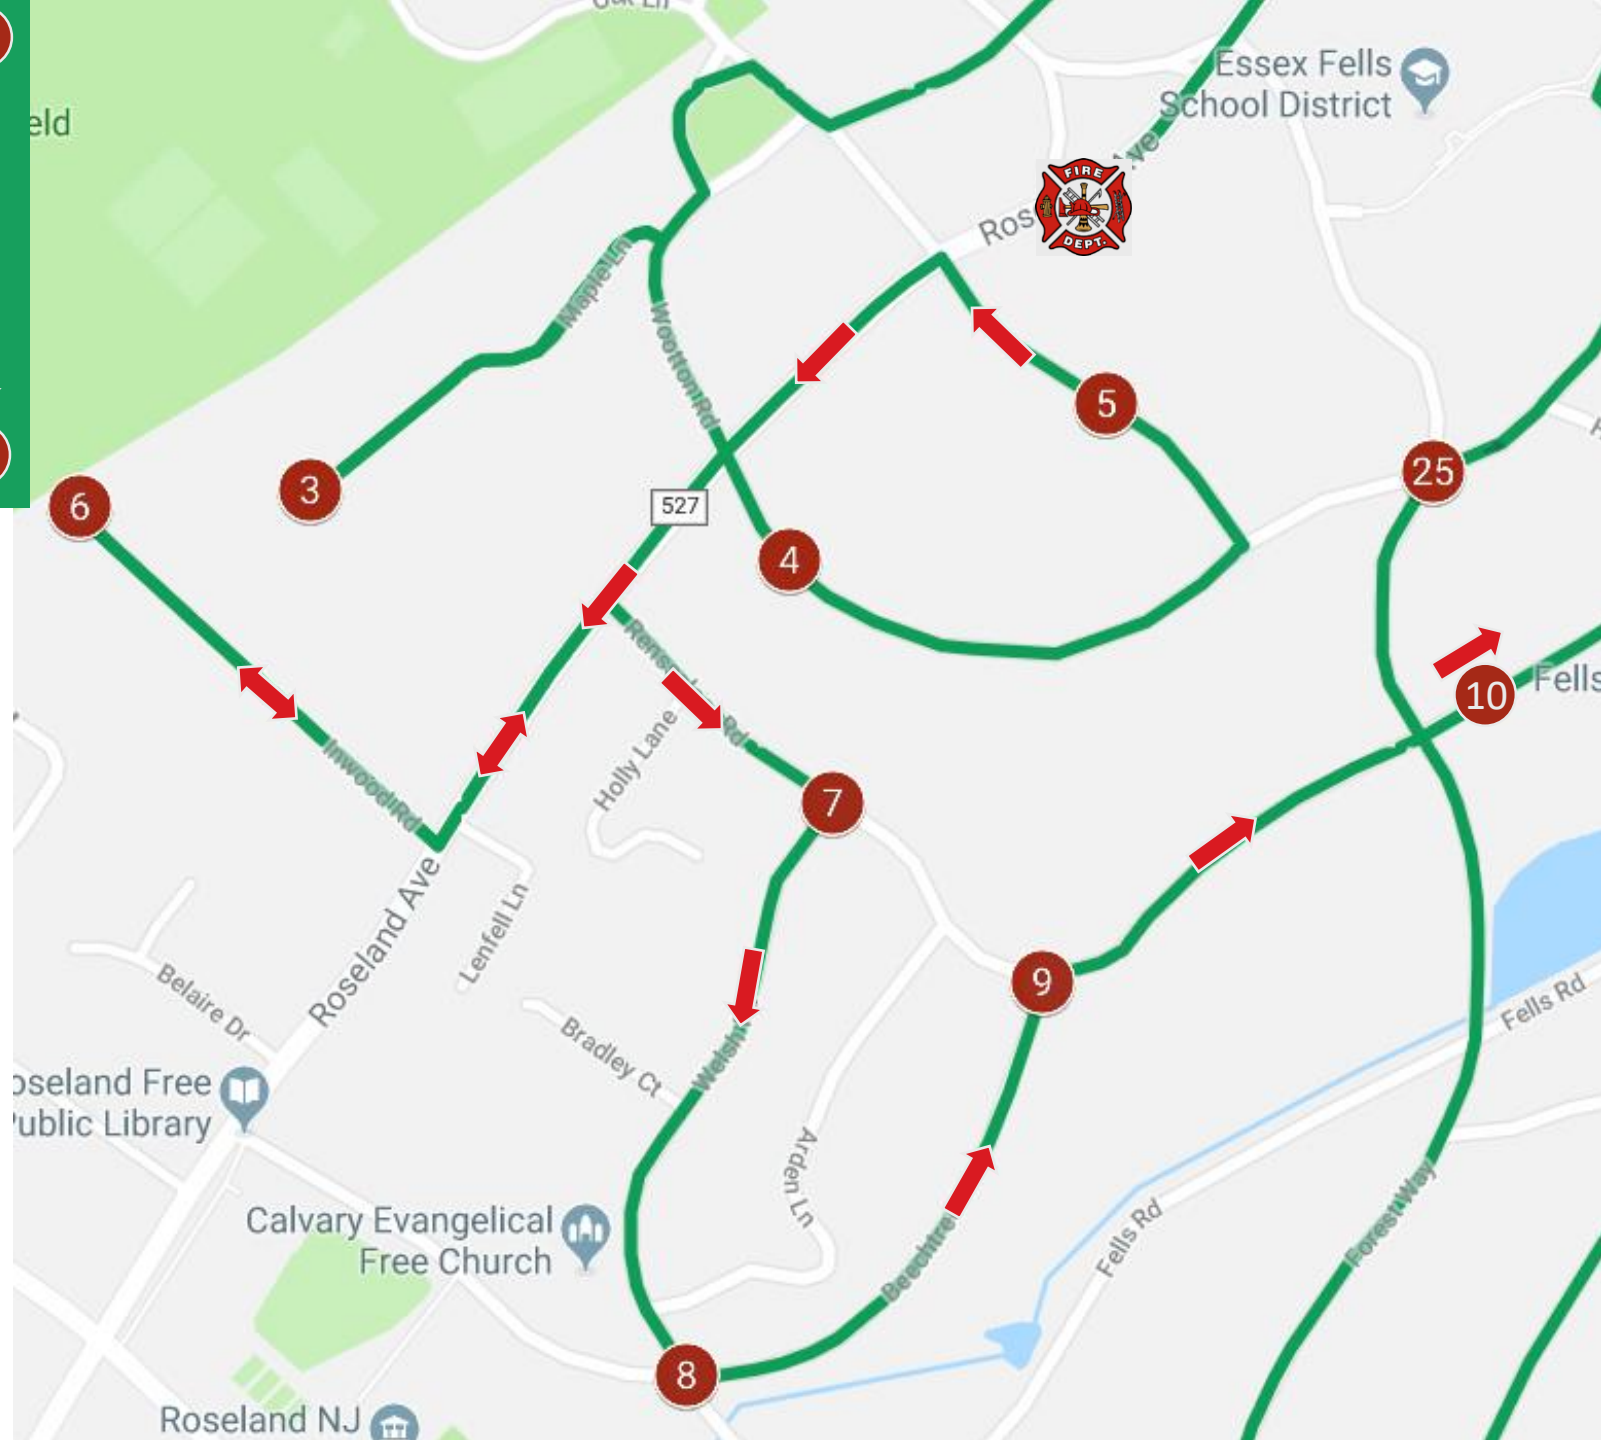

B. 1:35 - 2:00: Start on Oak Ln.

- Left on Roseland Ave. >
- Right on Inwood Rd.; down and back >
- Left on Roseland Ave.
- Right on Rensselaer Rd. >
- Right on Welsh Rd. >
- Left on Beechtree Ln. >
- Right on Rensselaer Rd. >
- To end of Rensselaer Rd.

Essex Fells Volunteer Fire Department

Santa Run 2021