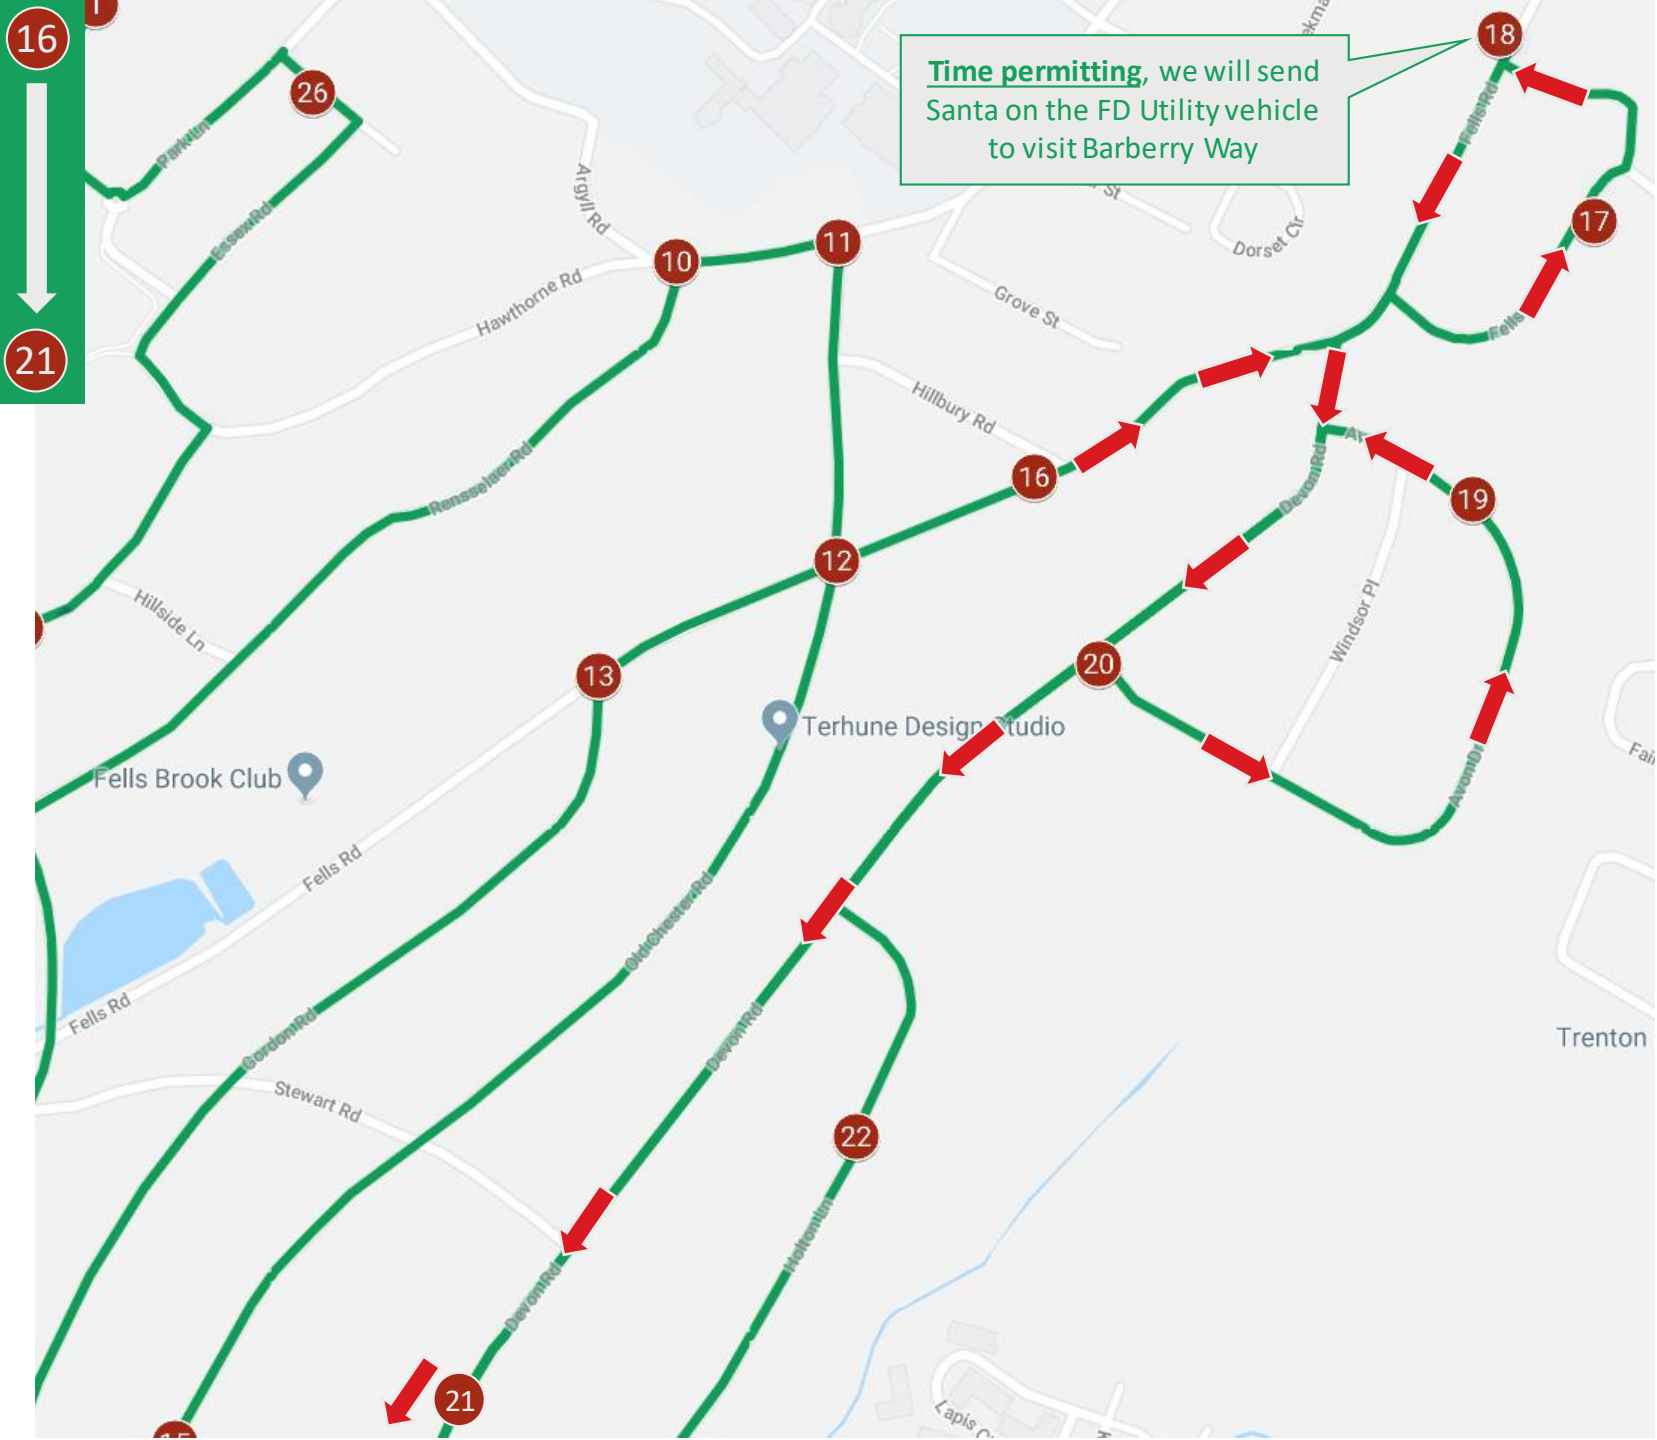

D. 2:30 – 3:00: Start at Fells Rd.

- Right on Fellscrest Rd. (south end) >
- Left on Fells Rd. >
- Left on Devon Rd. >
- Left on Avon Dr. (south end) >
- Left on Devon Rd. >
- Left on Oval Rd.

Essex Fells Volunteer Fire Department

Santa Run 2022