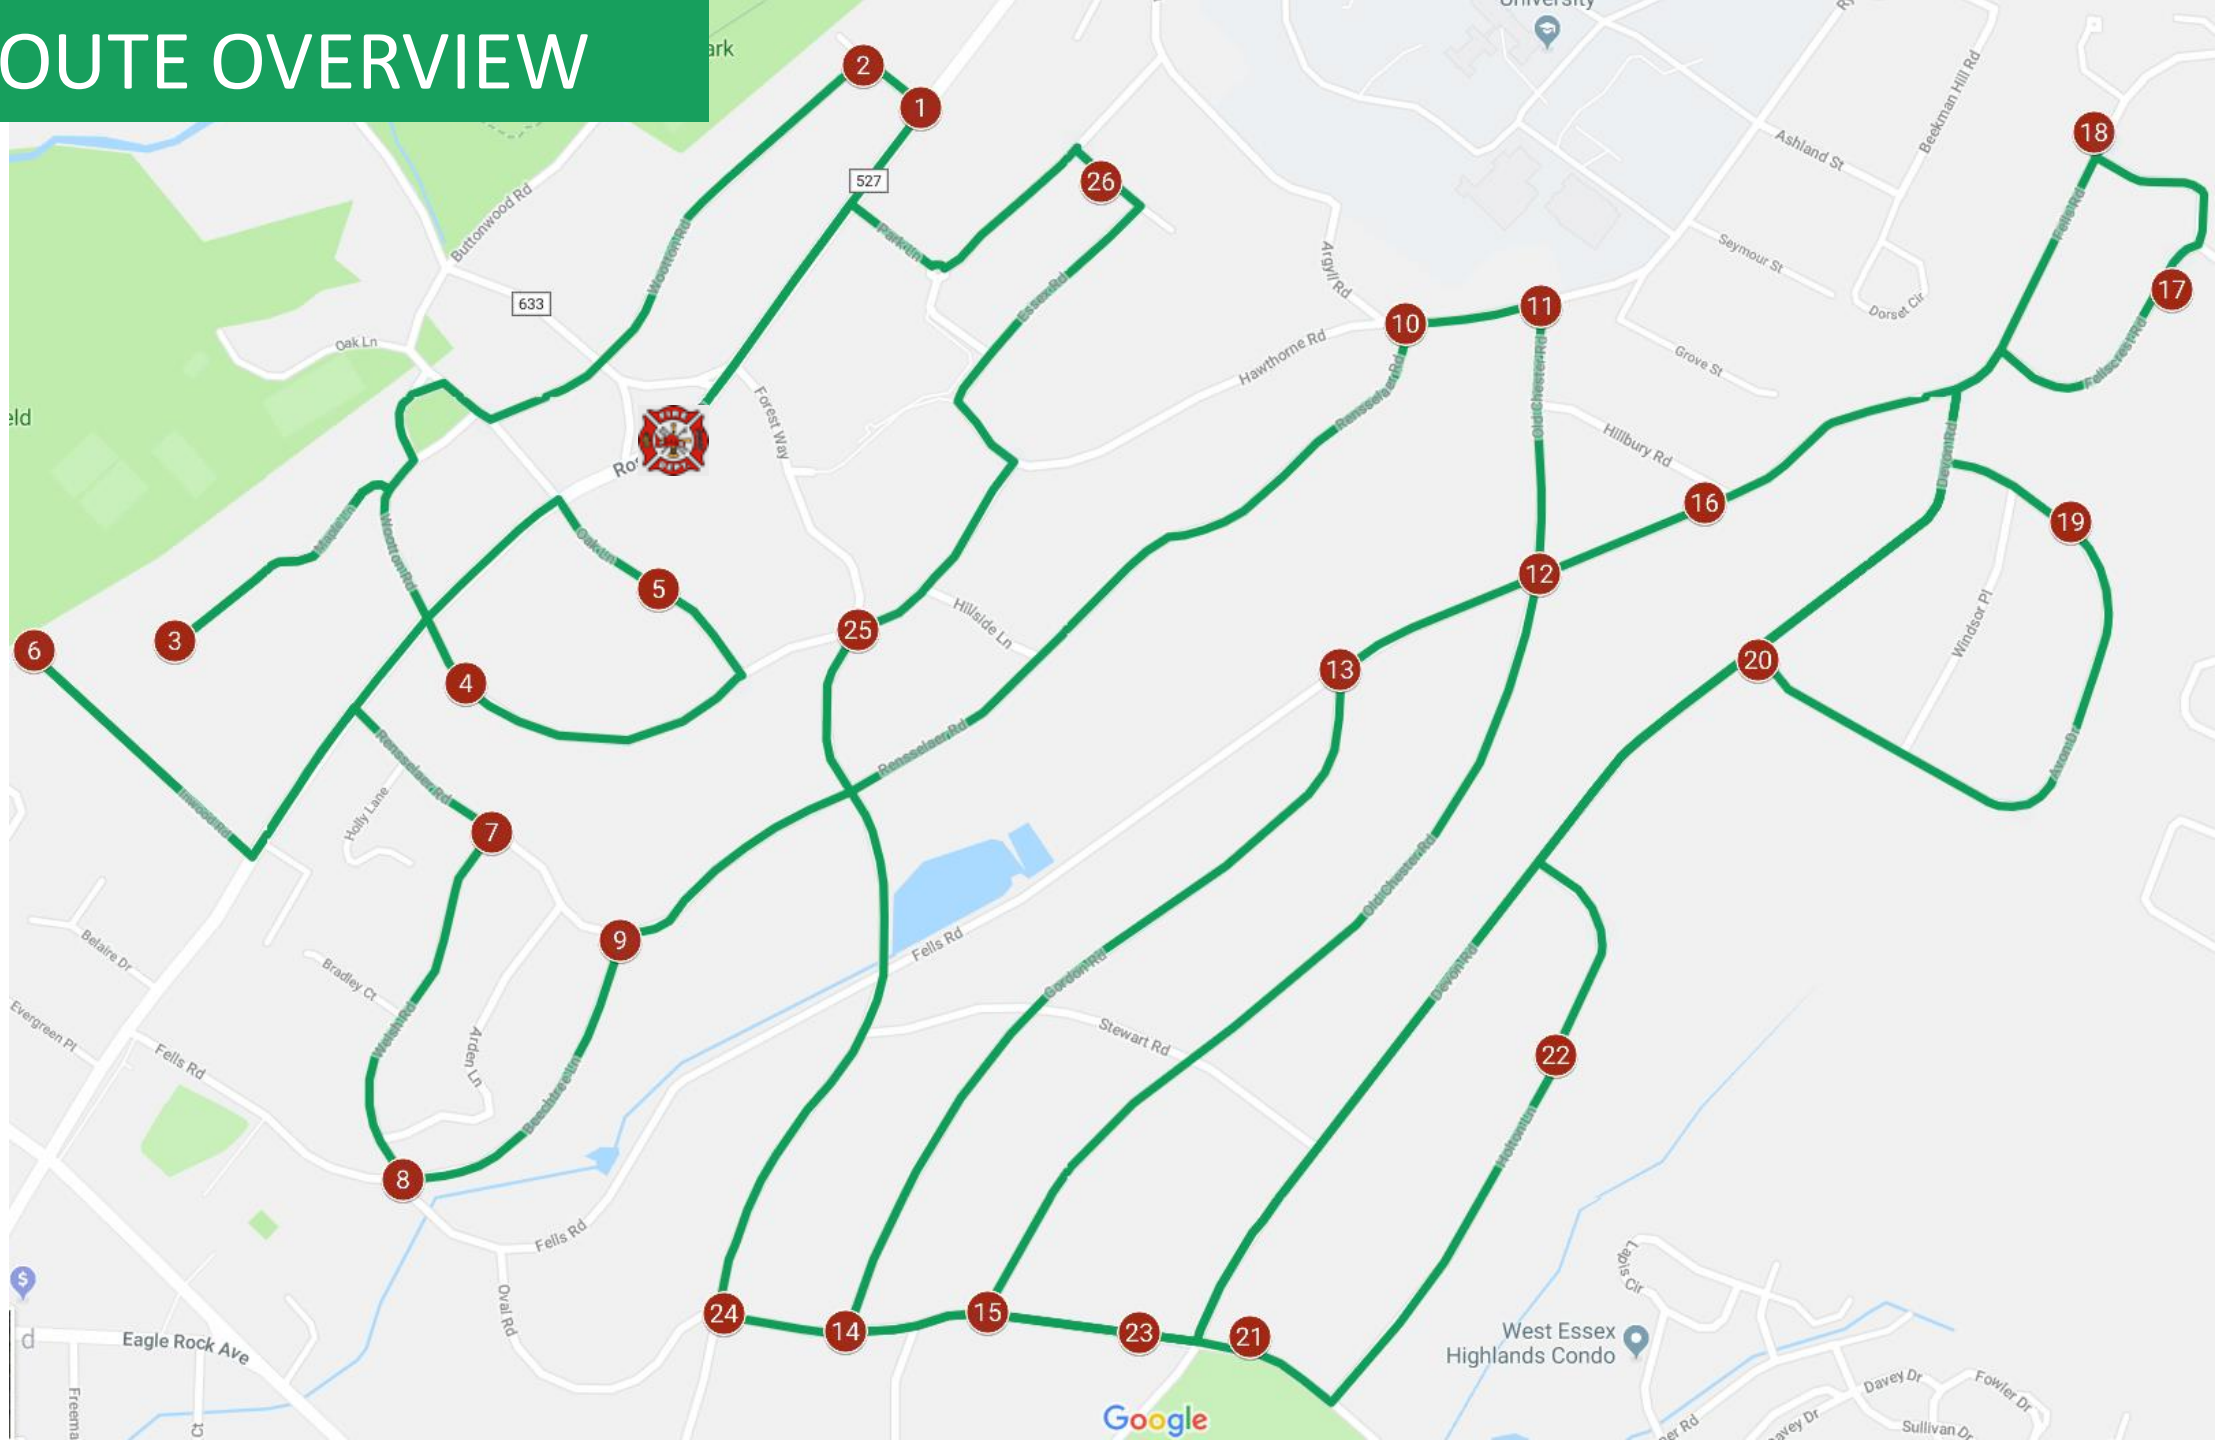

Essex Fells Volunteer Fire Department

Santa Run

Saturday, December 17
2022

Rain/Snow Date: Sunday, December 18

ROUTE MAP

ADVICE FROM SANTA'S ELVES

*** NEW FOR 2022 ***
PLEASE READ

- Santa will roll by your home and deliver hearty season's greetings to all who come out into their yards to greet him.
- The route begins and ends at the Fire House at 255 Roseland Ave., commencing at **1:00 pm**.
- All times in this route map are **ESTIMATES ONLY** – we always do our best to stick to the plan, but your best bet is to keep an ear out for our sirens. Generally, the later in the day we're scheduled to be in your area, the further behind schedule we may be.
- We'll be in every area of town; if we're not coming down your street, find a friendly neighbor on the route, grab a cup of cheer outdoors at a safe distance from one another, and get yourself a treat and a wave from Santa.

Please be courteous to our volunteers – remember: Santa is watching! This is a great service they provide to our community and our children.

ROUTE OVERVIEW

A. 1:00 - 1:35: Start at EFFD

- Left on Roseland Ave. >
- Left on Manheim Rd. >
- Left on Wootton Rd. >
- Down & back Maple Ln.; right on Wootton >
- Cross Roseland Ave. to Hathaway Ln. >
- Left on Oak Ln.

5

Essex Fells Volunteer Fire Department

Santa Run 2022

B. 1:35 - 2:00: Start on Oak Ln.

- Left on Roseland Ave. >
- Right on Inwood Rd.; down and back >
- Left on Roseland Ave.
- Right on Rensselaer Rd. >
- Right on Welsh Rd. >
- Left on Beechtree Ln. >
- Right on Rensselaer Rd. >
- To end of Rensselaer Rd.

Santa Run 2022

F. 3:35 – 4:00: Start at Hathaway Ln.

- Left on Hawthorne Rd. >
- Right on Essex Rd. >
- Left on Park Ln. >
- Left on White Birch Terr./Park Ln. >
- Right on Park Ln. >
- Left on Roseland Ave. >
- Return to EFFD