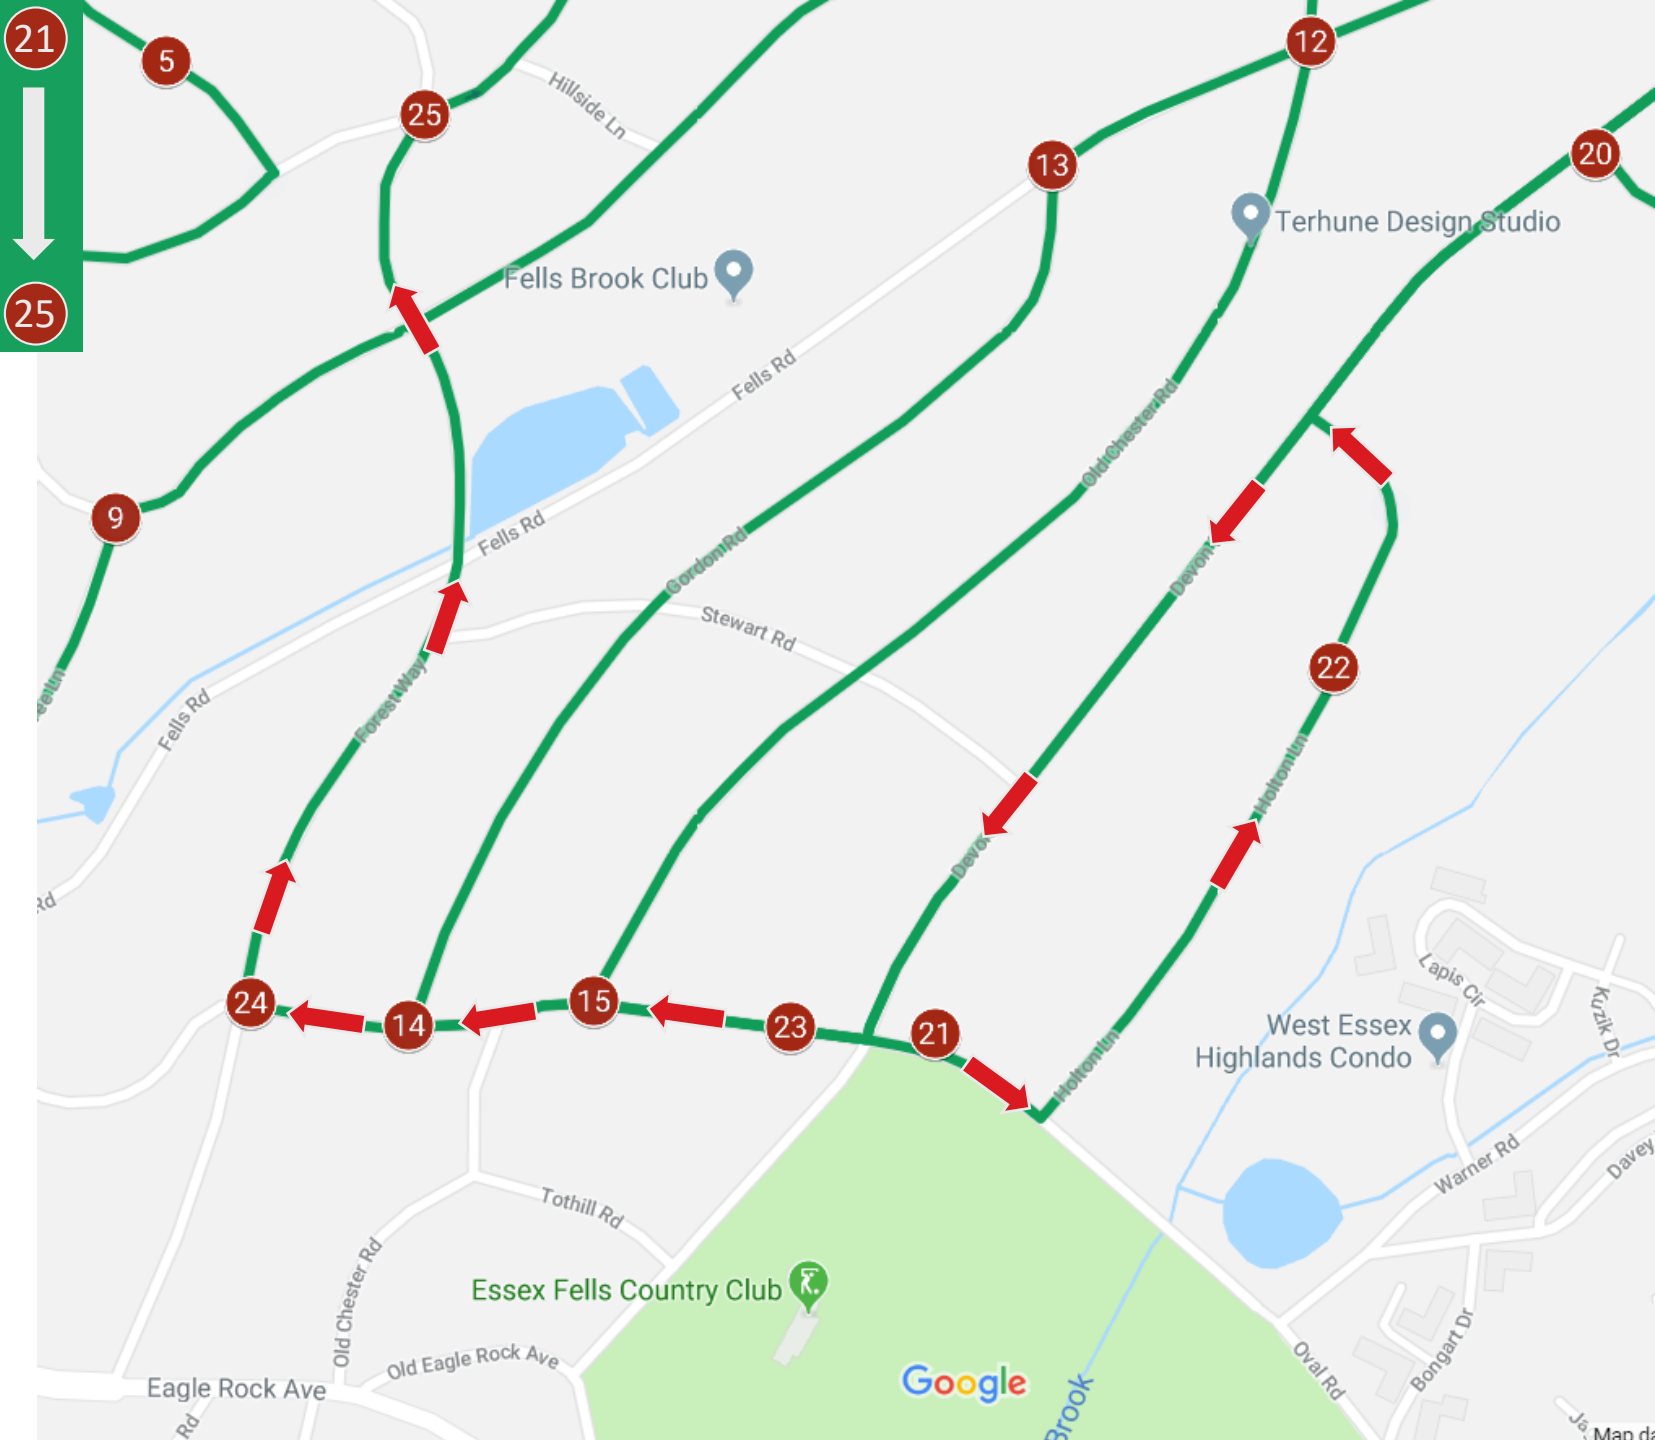

Essex Fells Volunteer Fire Department

Santa Run

Saturday, December 17
2022

Rain/Snow Date: Sunday, December 18

ROUTE MAP

ADVICE FROM SANTA'S ELVES

*** NEW FOR 2022 ***
PLEASE READ

- Santa will roll by your home and deliver hearty season's greetings to all who come out into their yards to greet him.
- The route begins and ends at the Fire House at 255 Roseland Ave., commencing at **1:00 pm**.
- All times in this route map are **ESTIMATES ONLY** – we always do our best to stick to the plan, but your best bet is to keep an ear out for our sirens. Generally, the later in the day we're scheduled to be in your area, the further behind schedule we may be.
- We'll be in every area of town; if we're not coming down your street, find a friendly neighbor on the route, grab a cup of cheer outdoors at a safe distance from one another, and get yourself a treat and a wave from Santa.

Please be courteous to our volunteers – remember: Santa is watching! This is a great service they provide to our community and our children.

ROUTE OVERVIEW

A. 1:00 - 1:35: Start at EFFD

- Left on Roseland Ave. >
- Left on Manheim Rd. >
- Left on Wootton Rd. >
- Down & back Maple Ln.; right on Wootton >
- Cross Roseland Ave. to Hathaway Ln. >
- Left on Oak Ln.

Essex Fells Volunteer Fire Department

Santa Run 2022

E. 3:00 – 3:35: Start on Oval Rd.

- Left on Holton Ln. >
- Left on Devon Rd. >
- Right on Oval Rd. >
- Right on Forest Way >
- Right on Hathaway Ln.

Essex Fells Volunteer
Fire Department

Santa Run 2022

F. 3:35 – 4:00: Start at Hathaway Ln.

- Left on Hawthorne Rd. >
- Right on Essex Rd. >
- Left on Park Ln. >
- Left on White Birch Terr./Park Ln. >
- Right on Park Ln. >
- Left on Roseland Ave. >
- Return to EFFD