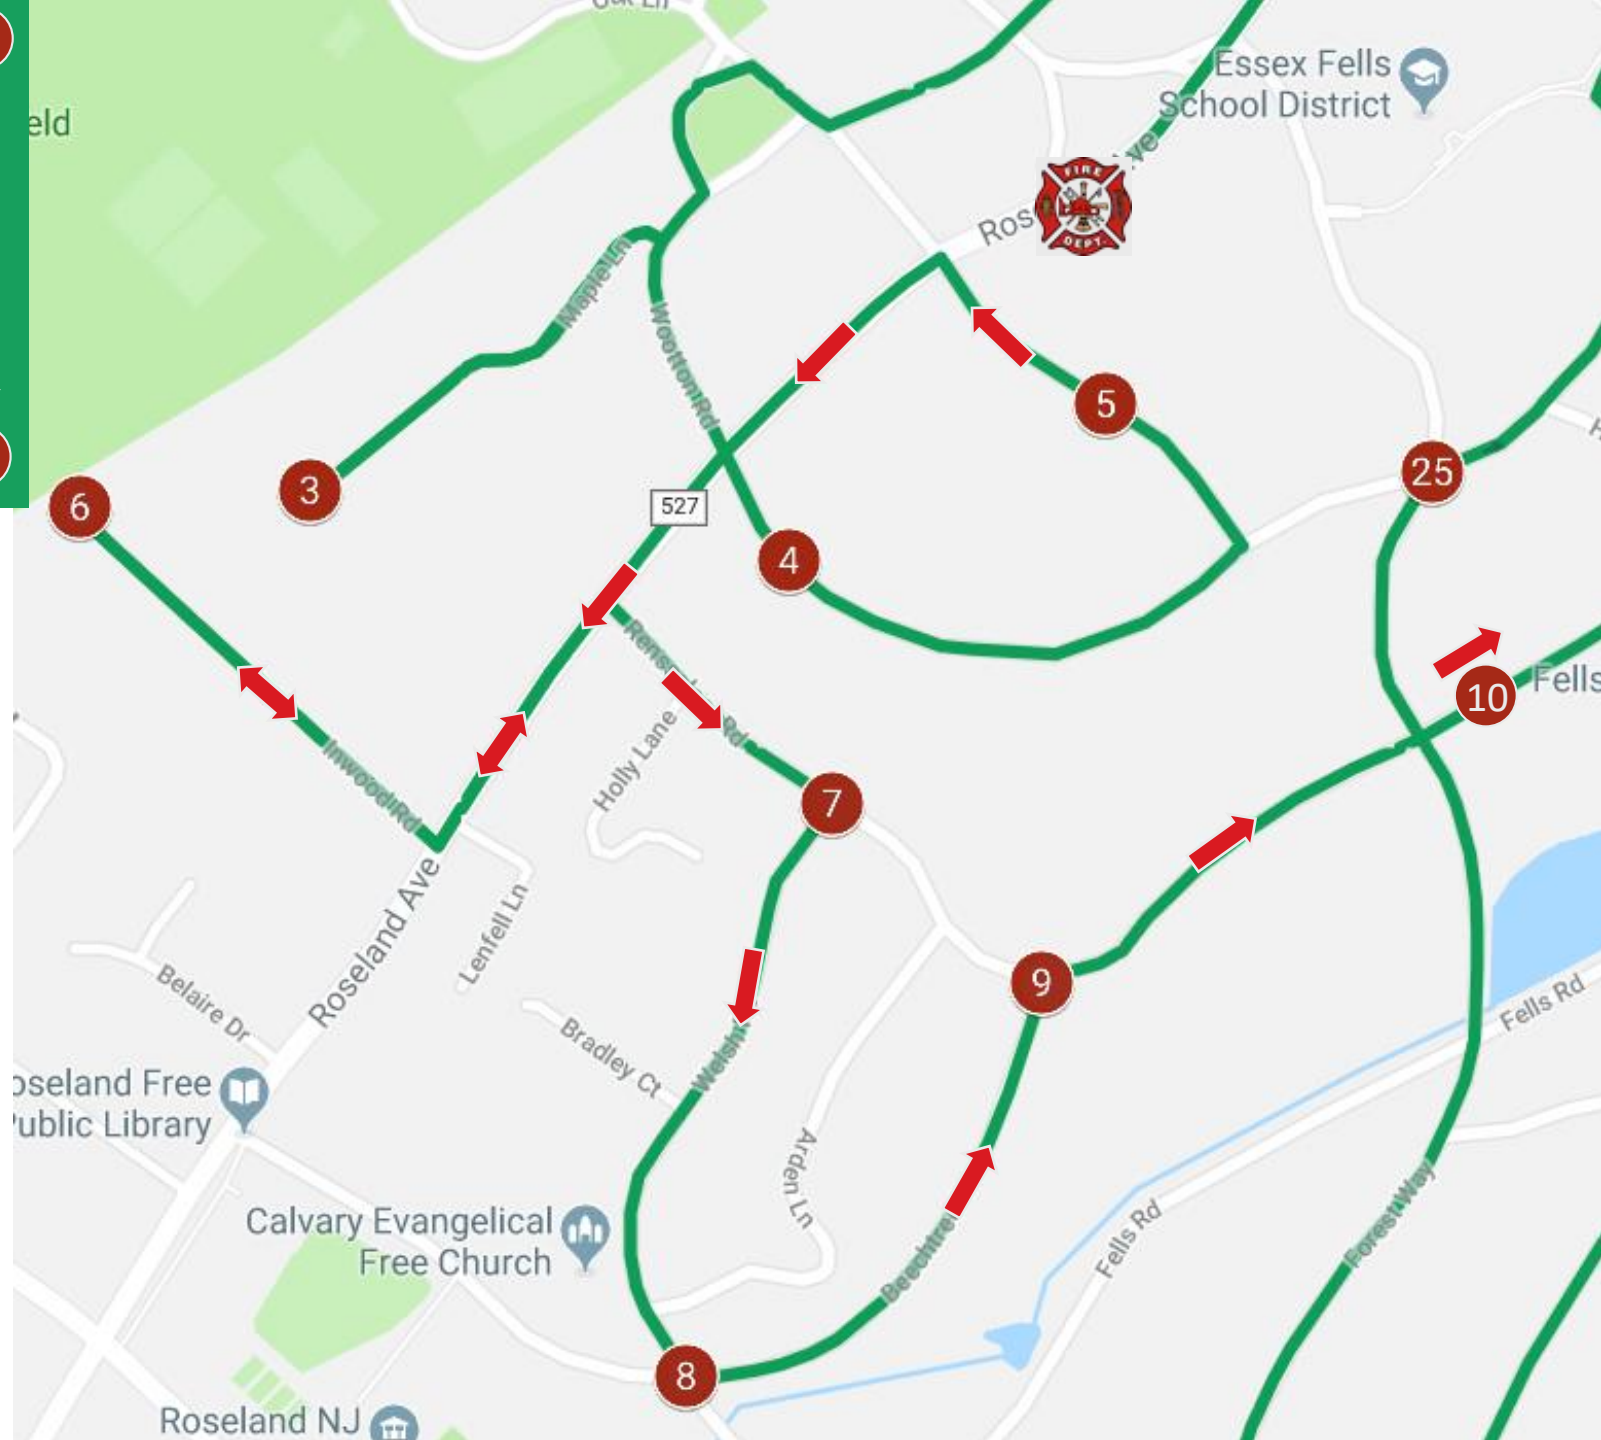

B. 1:35 - 2:00: Start on Oak Ln.

- Left on Roseland Ave. >
- Right on Inwood Rd.; down and back >
- Left on Roseland Ave.
- Right on Rensselaer Rd. >
- Right on Welsh Rd. >
- Left on Beechtree Ln. >
- Right on Rensselaer Rd. >
- To end of Rensselaer Rd.

Essex Fells Volunteer Fire Department

Santa Run 2022