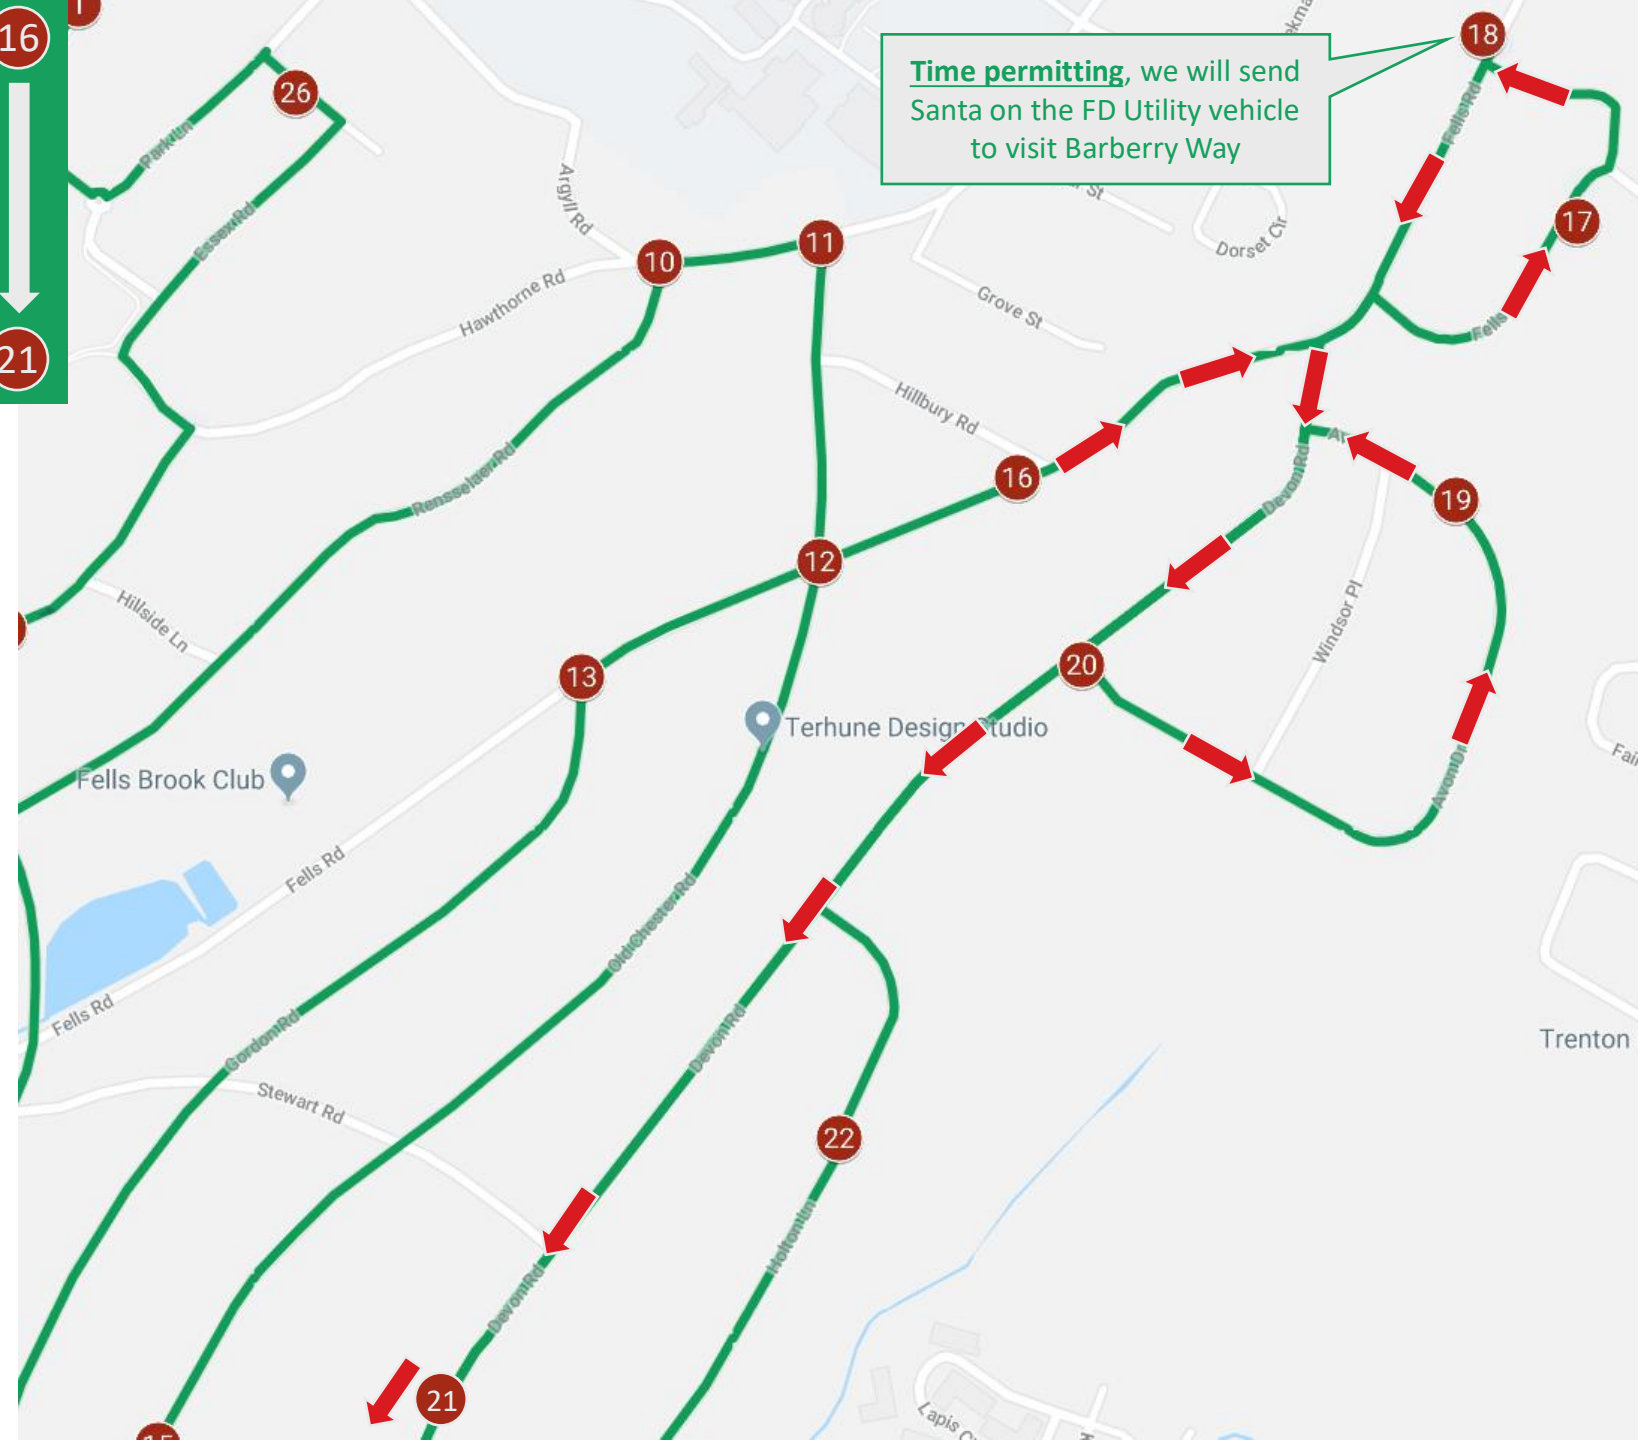

Essex Fells Volunteer Fire Department

Santa Run

Saturday, December 21, 2024

Rain/Snow Date: Sunday, December 22

ROUTE MAP

ADVICE FROM SANTA'S ELVES

*** NEW FOR 2024 ***
PLEASE READ

- Santa will roll by your home and deliver hearty season's greetings to all who come out into their yards to greet him.
- The route begins and ends at the Fire House at 255 Roseland Ave., commencing at **1:00 pm**.
- All times in this route map are **ESTIMATES ONLY** – we always do our best to stick to the plan, but your best bet is to keep an ear out for our sirens. Generally, the later in the day we're scheduled to be in your area, the further behind schedule we may be.
- We'll be in every area of town; if we're not coming down your street, find a friendly neighbor on the route, grab a cup of cheer, and get yourself a treat and a wave from Santa.

Please be courteous to our volunteers – remember: Santa is watching! This is a great service they provide to our community and our children.

ROUTE OVERVIEW

A. 1:00 - 1:35: Start at EFFD

- Left on Roseland Ave. >
- Left on Manheim Rd. >
- Left on Wootton Rd. >
- Down & back Maple Ln.; right on Wootton >
- Cross Roseland Ave. to Hathaway Ln. >
- Left on Oak Ln.

Essex Fells Volunteer Fire Department

Santa Run 2024

D. 2:30 – 3:00: Start at Fells Rd.

- Right on Fellscrest Rd. (south end) >
- Left on Fells Rd. >
- Left on Devon Rd. >
- Left on Avon Dr. (south end) >
- Left on Devon Rd. >
- Left on Oval Rd.

Time permitting, we will send Santa on the FD Utility vehicle to visit Barberry Way

Essex Fells Volunteer Fire Department

Santa Run 2024

F. 3:35 – 4:00: Start at Hathaway Ln.

- Left on Hawthorne Rd. >
- Right on Essex Rd. >
- Left on Park Ln. >
- Left on White Birch Terr./Park Ln. >
- Right on Park Ln. >
- Left on Roseland Ave. >
- Return to EFFD