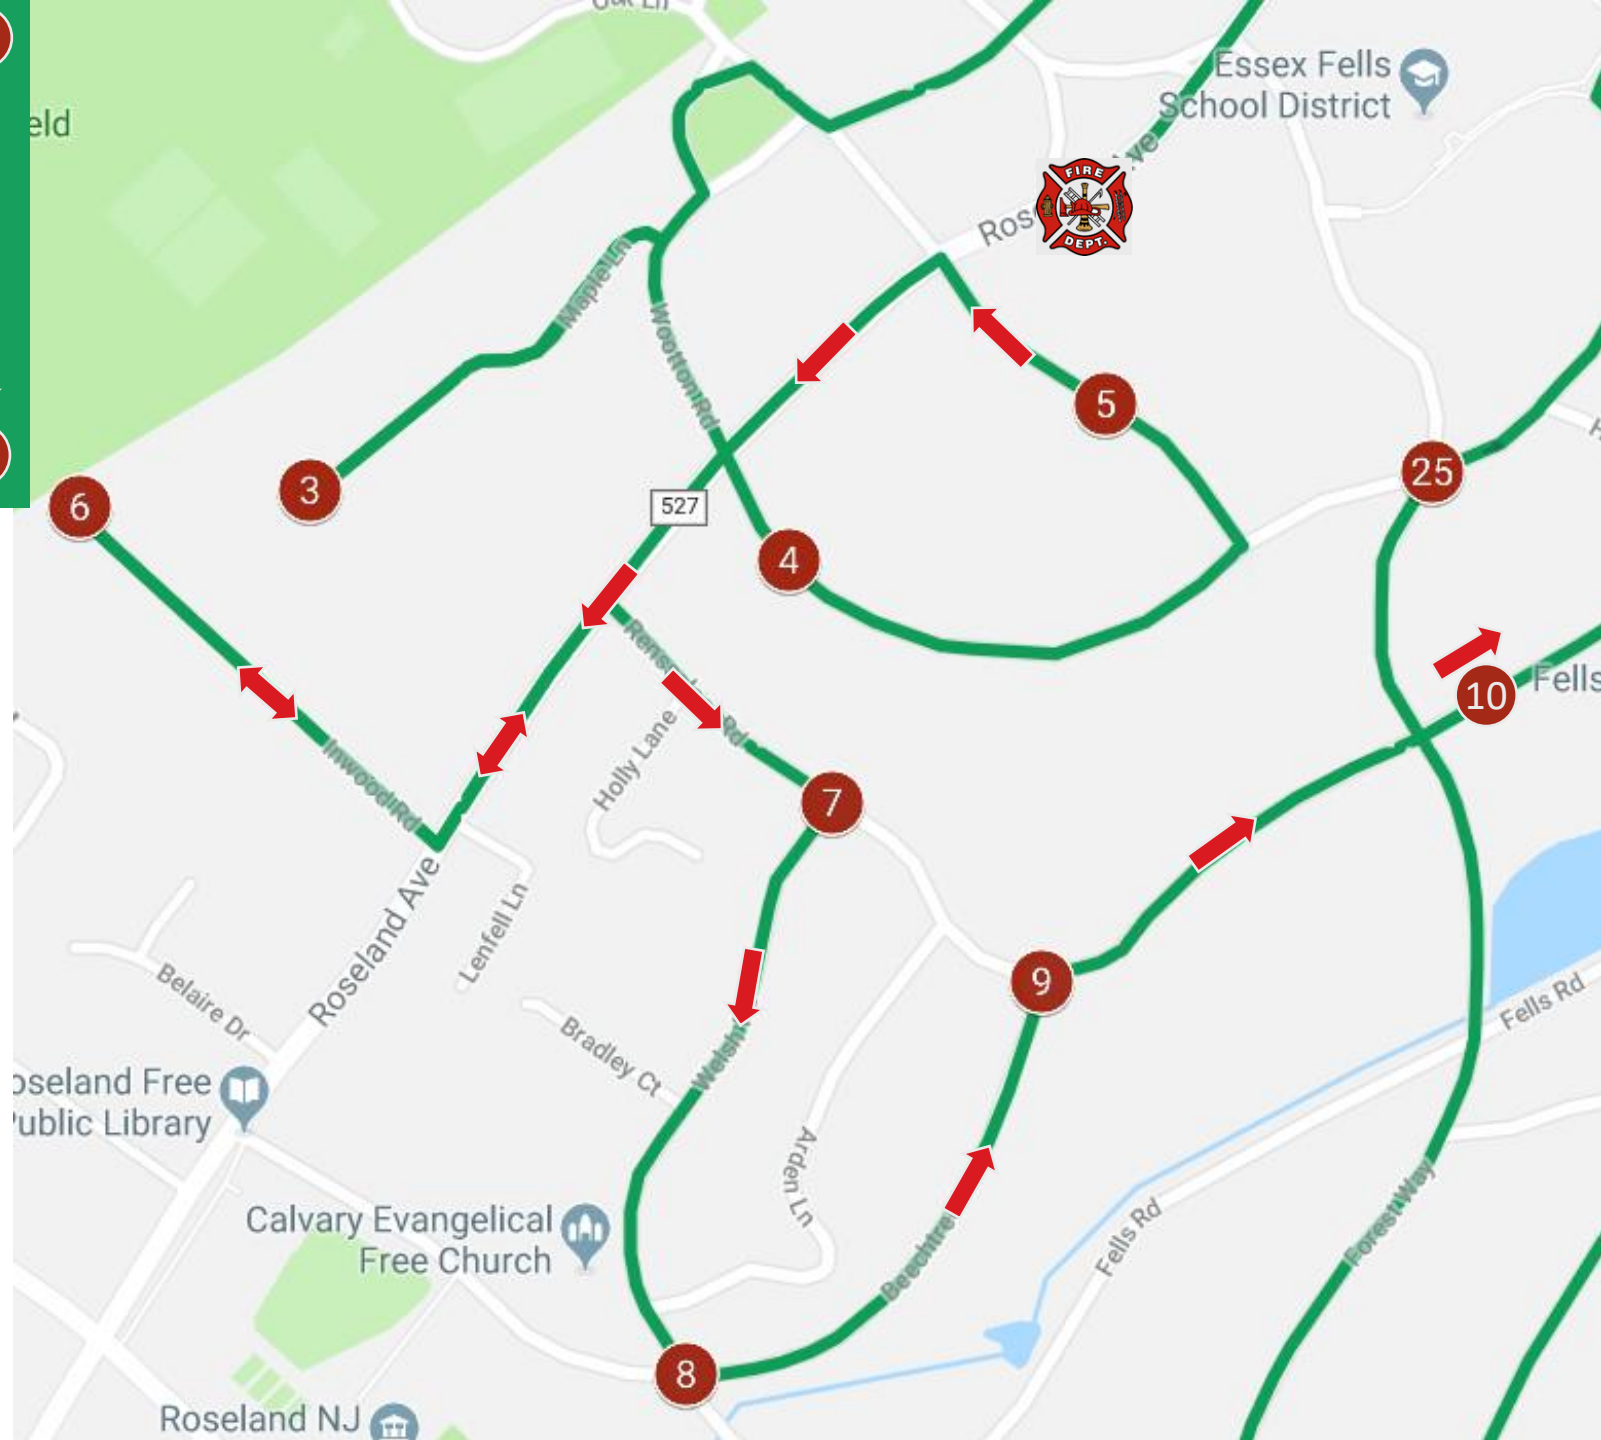

Essex Fells Volunteer Fire Department

Santa Run

Saturday, December 21, 2024

Rain/Snow Date: Sunday, December 22

ROUTE MAP

ADVICE FROM SANTA'S ELVES

*** NEW FOR 2024 ***
PLEASE READ

- Santa will roll by your home and deliver hearty season's greetings to all who come out into their yards to greet him.
- The route begins and ends at the Fire House at 255 Roseland Ave., commencing at **1:00 pm**.
- All times in this route map are **ESTIMATES ONLY** – we always do our best to stick to the plan, but your best bet is to keep an ear out for our sirens. Generally, the later in the day we're scheduled to be in your area, the further behind schedule we may be.
- We'll be in every area of town; if we're not coming down your street, find a friendly neighbor on the route, grab a cup of cheer, and get yourself a treat and a wave from Santa.

Please be courteous to our volunteers – remember: Santa is watching! This is a great service they provide to our community and our children.

ROUTE OVERVIEW

A. 1:00 - 1:35: Start at EFFD

- Left on Roseland Ave. >
- Left on Manheim Rd. >
- Left on Wootton Rd. >
- Down & back Maple Ln.; right on Wootton >
- Cross Roseland Ave. to Hathaway Ln. >
- Left on Oak Ln.

Essex Fells Volunteer Fire Department

Santa Run 2024

B. 1:35 - 2:00: Start on Oak Ln.

- Left on Roseland Ave. >
- Right on Inwood Rd.; down and back >
- Left on Roseland Ave.
- Right on Rensselaer Rd. >
- Right on Welsh Rd. >
- Left on Beechtree Ln. >
- Right on Rensselaer Rd. >
- To end of Rensselaer Rd.

Essex Fells Volunteer Fire Department

Santa Run 2024

C. 2:00 – 2:30: Start at Rensselaer Rd.

- Right on Hawthorne Rd. >
- Right on Oldchester Rd. >
- Right on Fells Rd. >
- Left on Gordon Rd. >
- Left on Oval Rd. >
- Left on Oldchester Rd. >
- Right on Fells Rd.