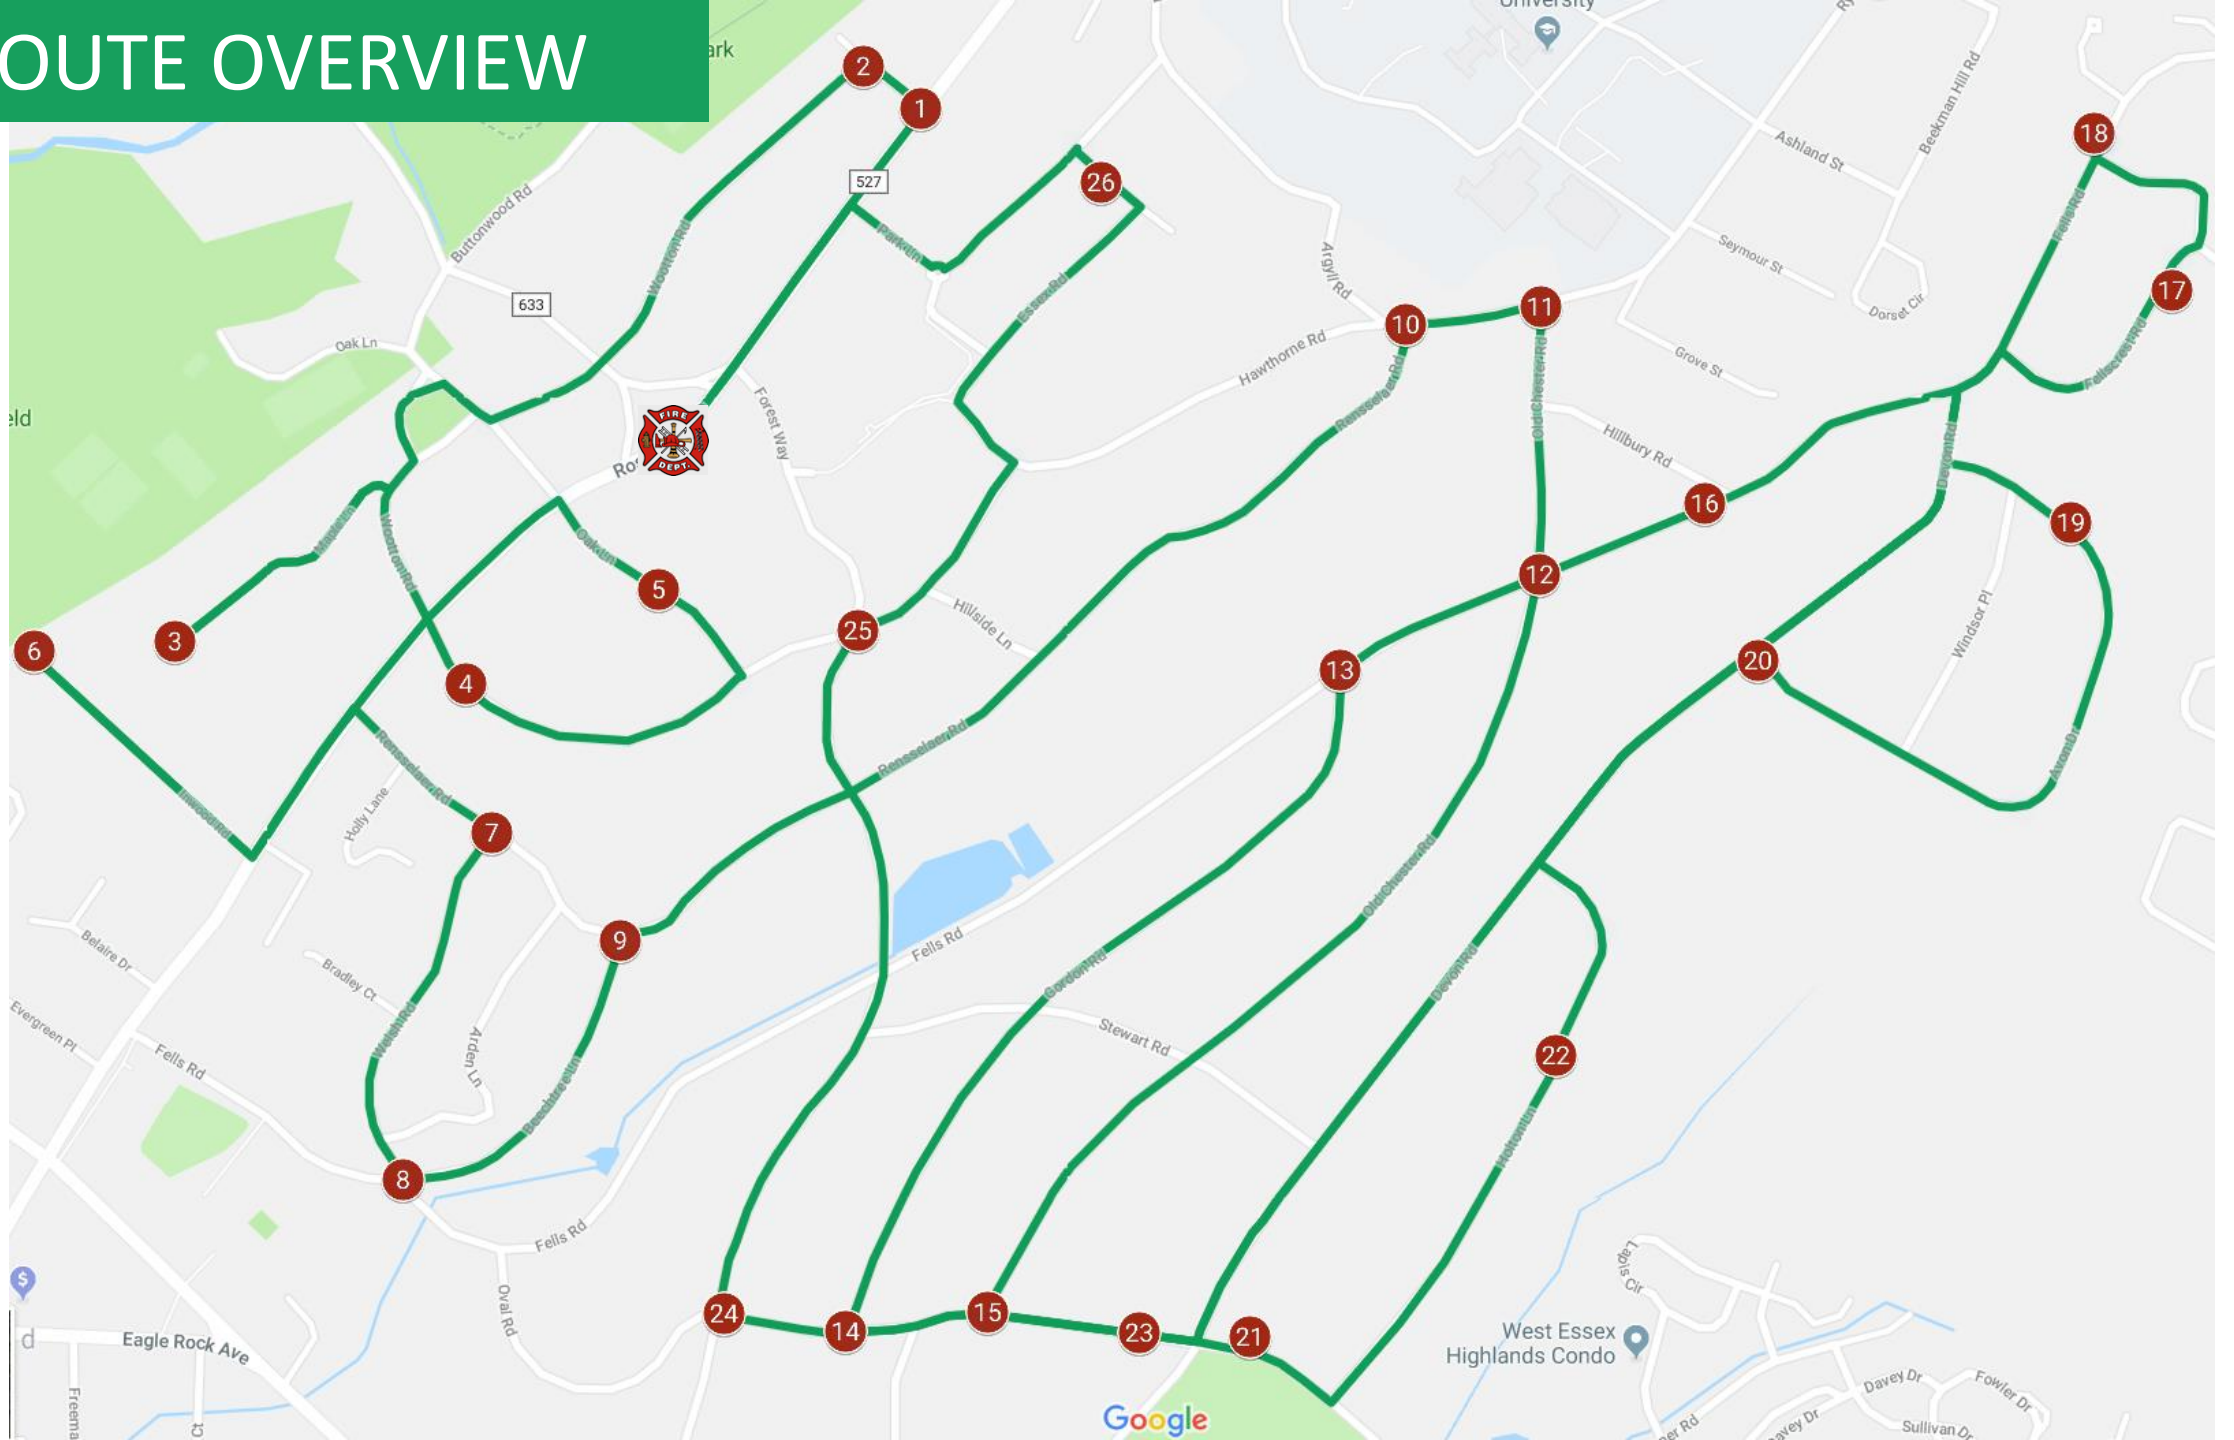

Essex Fells Volunteer Fire Department

Santa Run

Saturday, December 21, 2024

Rain/Snow Date: Sunday, December 22

ROUTE MAP

ADVICE FROM SANTA'S ELVES

*** NEW FOR 2024 ***
PLEASE READ

- Santa will roll by your home and deliver hearty season's greetings to all who come out into their yards to greet him.
- The route begins and ends at the Fire House at 255 Roseland Ave., commencing at **1:00 pm**.
- All times in this route map are **ESTIMATES ONLY** – we always do our best to stick to the plan, but your best bet is to keep an ear out for our sirens. Generally, the later in the day we're scheduled to be in your area, the further behind schedule we may be.
- We'll be in every area of town; if we're not coming down your street, find a friendly neighbor on the route, grab a cup of cheer, and get yourself a treat and a wave from Santa.

Please be courteous to our volunteers – remember: Santa is watching! This is a great service they provide to our community and our children.

ROUTE OVERVIEW

A. 1:00 - 1:35: Start at EFFD

- Left on Roseland Ave. >
- Left on Manheim Rd. >
- Left on Wootton Rd. >
- Down & back Maple Ln.; right on Wootton >
- Cross Roseland Ave. to Hathaway Ln. >
- Left on Oak Ln.

Essex Fells Volunteer Fire Department

Santa Run 2024

B. 1:35 - 2:00: Start on Oak Ln.

- Left on Roseland Ave. >
- Right on Inwood Rd.; down and back >
- Left on Roseland Ave.
- Right on Rensselaer Rd. >
- Right on Welsh Rd. >
- Left on Beechtree Ln. >
- Right on Rensselaer Rd. >
- To end of Rensselaer Rd.

Time permitting, we will send Santa on the FD Utility vehicle to visit Barberry Way

Essex Fells Volunteer Fire Department

Santa Run 2024

F. 3:35 – 4:00: Start at Hathaway Ln.

- Left on Hawthorne Rd. >
- Right on Essex Rd. >
- Left on Park Ln. >
- Left on White Birch Terr./Park Ln. >
- Right on Park Ln. >
- Left on Roseland Ave. >
- Return to EFFD