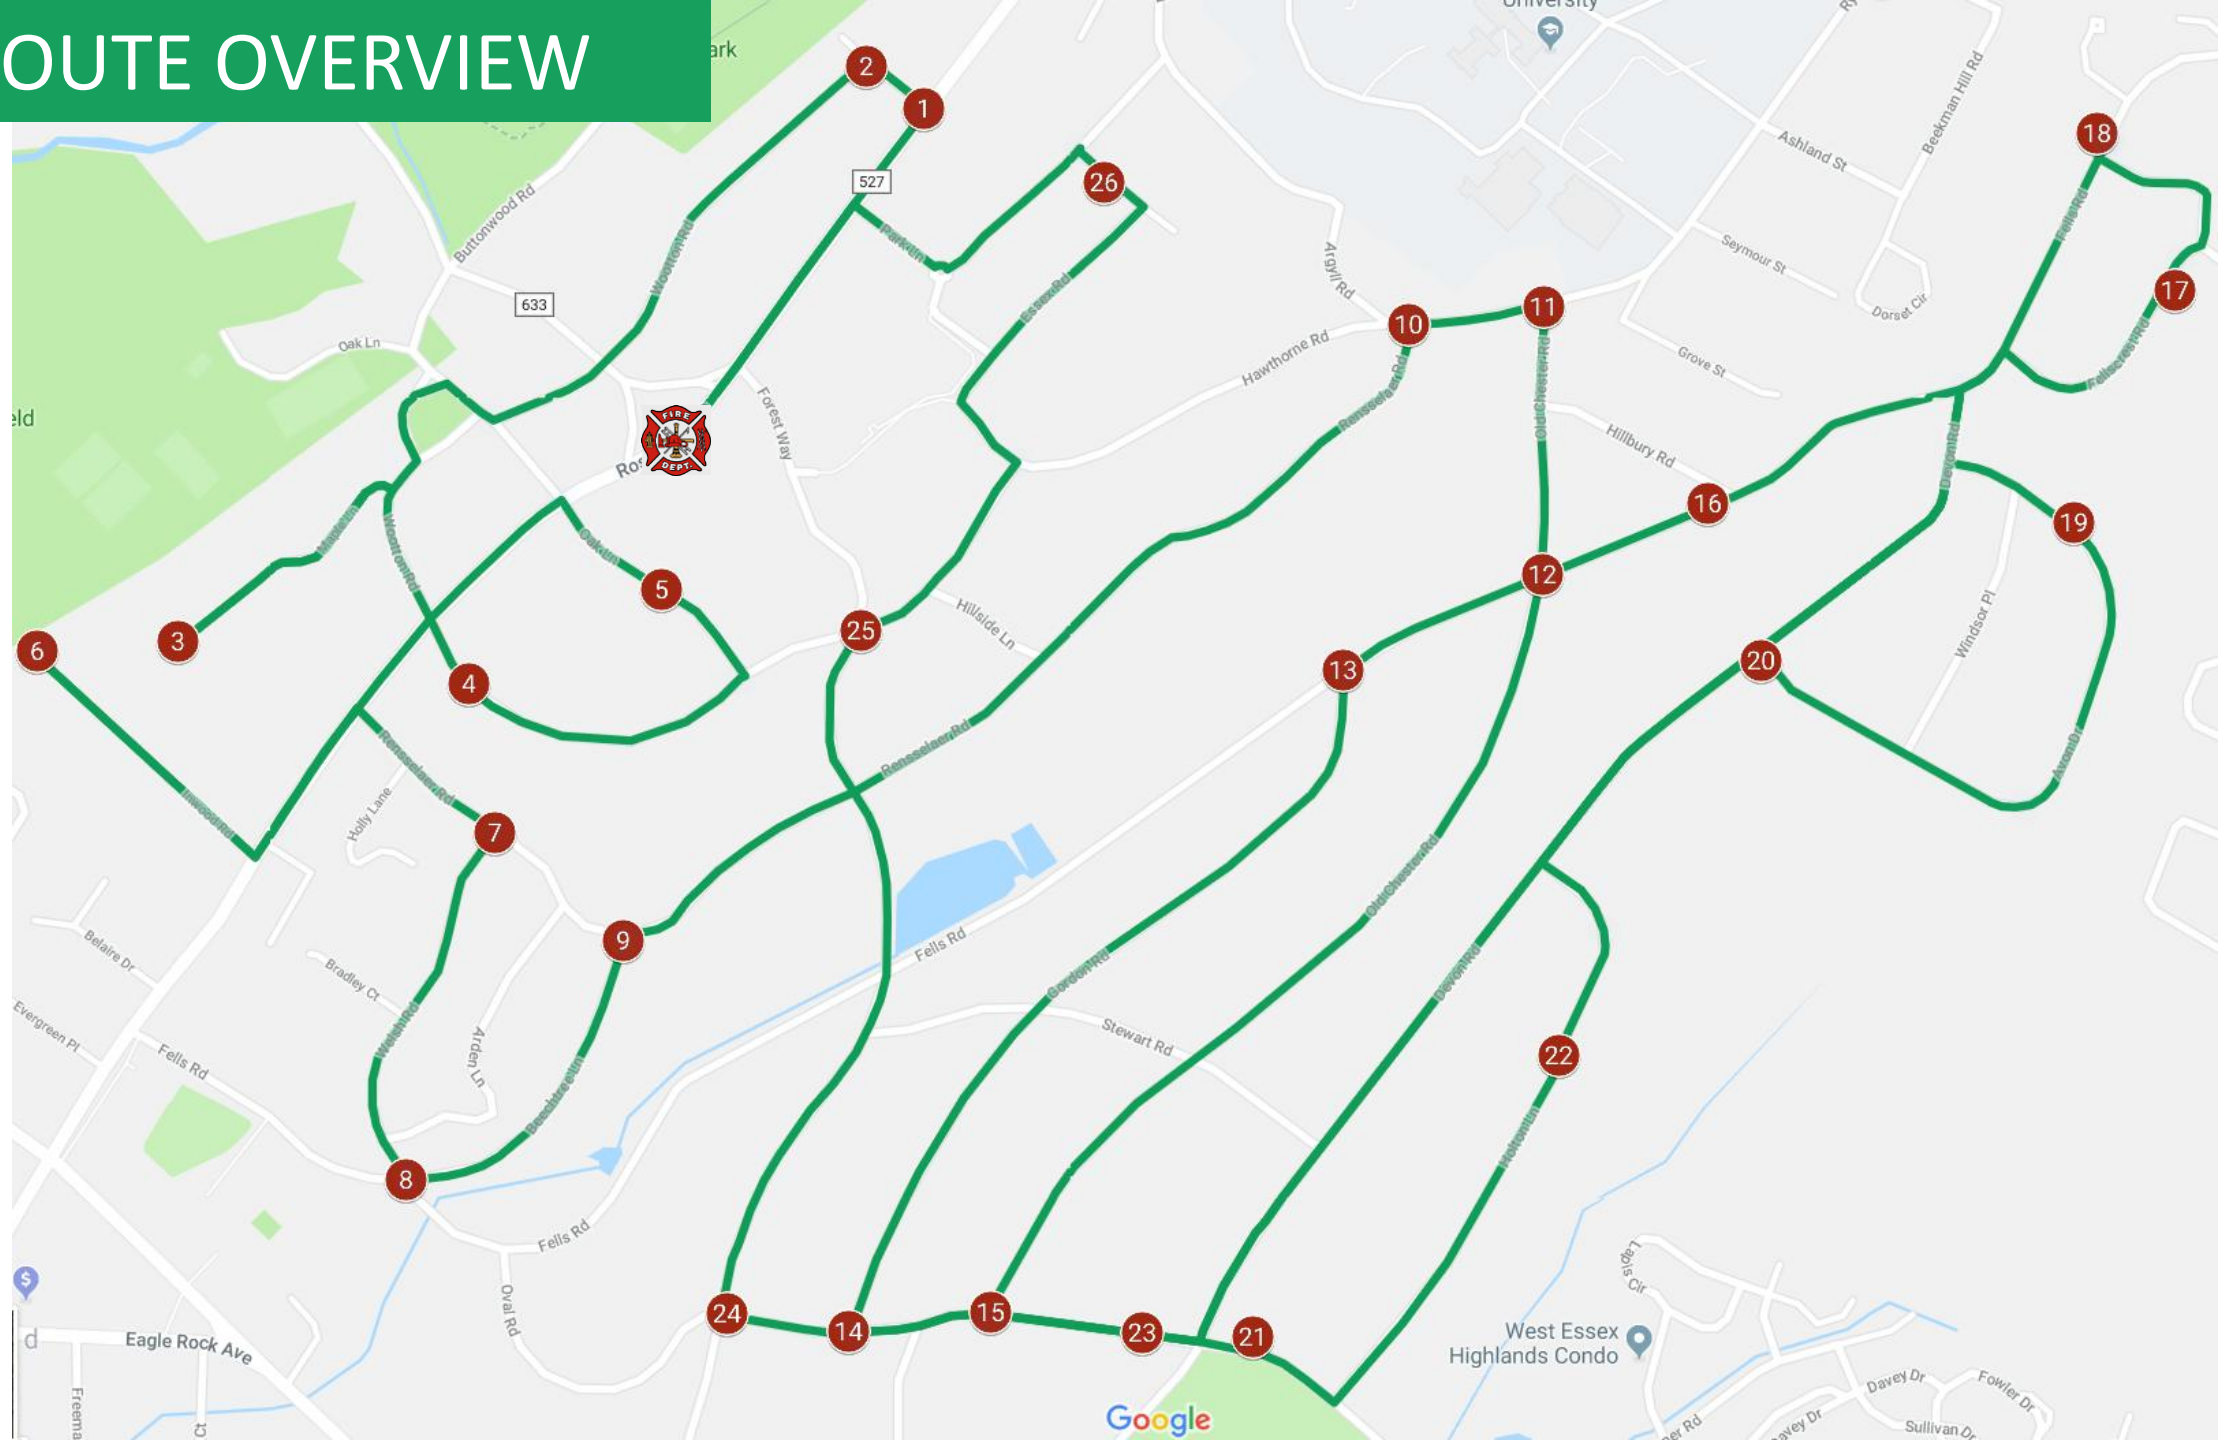

Essex Fells Volunteer Fire Department

Santa Run

Saturday, December 20, 2025

Rain/Snow Date: Sunday, December 21

ROUTE MAP

ADVICE FROM SANTA'S ELVES

*** NEW FOR 2025 ***
PLEASE READ

- Santa will roll by your home and deliver hearty season's greetings to all who come out into their yards to greet him.
- The route begins and ends at the Fire House at 255 Roseland Ave., commencing at **1:00 pm**.
- All times in this route map are **ESTIMATES ONLY** – we always do our best to stick to the plan, but your best bet is to keep an ear out for our sirens. Generally, the later in the day we're scheduled to be in your area, the further behind schedule we may be.
- We'll be in every area of town; if we're not coming down your street, find a friendly neighbor on the route, grab a cup of cheer, and get yourself a treat and a wave from Santa.

Please be courteous to our volunteers – remember: Santa is watching! This is a great service they provide to our community and our children.

ROUTE OVERVIEW

A. 1:00 - 1:35: Start at EFFD

- Left on Roseland Ave. >
- Left on Manheim Rd. >
- Left on Wootton Rd. >
- Down & back Maple Ln.; right on Wootton >
- Cross Roseland Ave. to Hathaway Ln. >
- Left on Oak Ln.

5

Essex Fells Volunteer Fire Department

Santa Run 2025

B. 1:35 - 2:00: Start on Oak Ln.

- Left on Roseland Ave. >
- Right on Inwood Rd.; down and back >
- Left on Roseland Ave.
- Right on Rensselaer Rd. >
- Right on Welsh Rd. >
- Left on Beechtree Ln. >
- Right on Rensselaer Rd. >
- To end of Rensselaer Rd.

Time permitting, we will send Santa on the FD Utility vehicle to visit Barberry Way

Essex Fells Volunteer Fire Department

Santa Run 2025

E. 3:00 – 3:35: Start on Oval Rd.

- Left on Holton Ln. >
- Left on Devon Rd. >
- Right on Oval Rd. >
- Right on Forest Way >
- Right on Hathaway Ln.