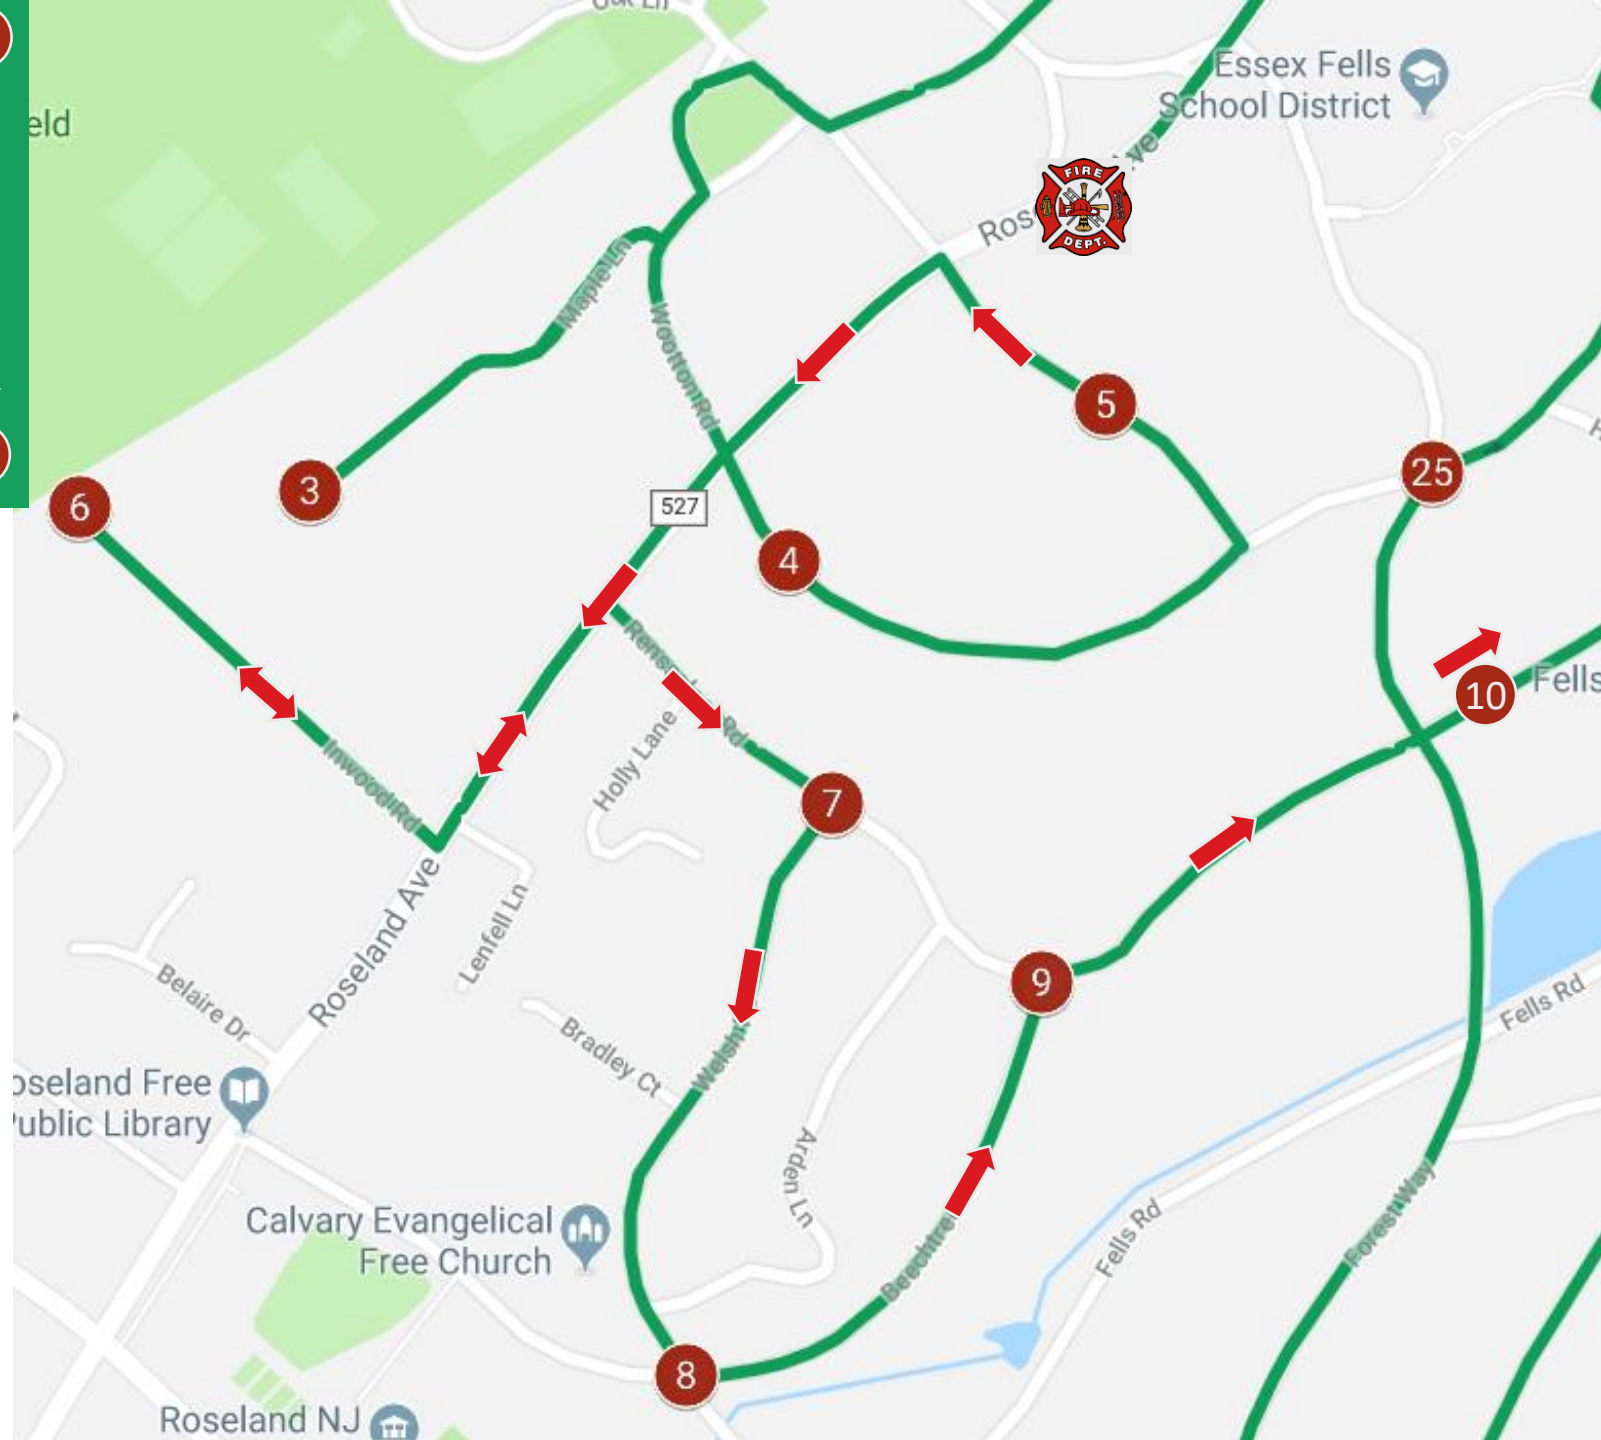

B. 1:35 - 2:00: Start on Oak Ln.

- Left on Roseland Ave. >
- Right on Inwood Rd.; down and back >
- Left on Roseland Ave.
- Right on Rensselaer Rd. >
- Right on Welsh Rd. >
- Left on Beechtree Ln. >
- Right on Rensselaer Rd. >
- To end of Rensselaer Rd.

Essex Fells Volunteer Fire Department

Santa Run 2025