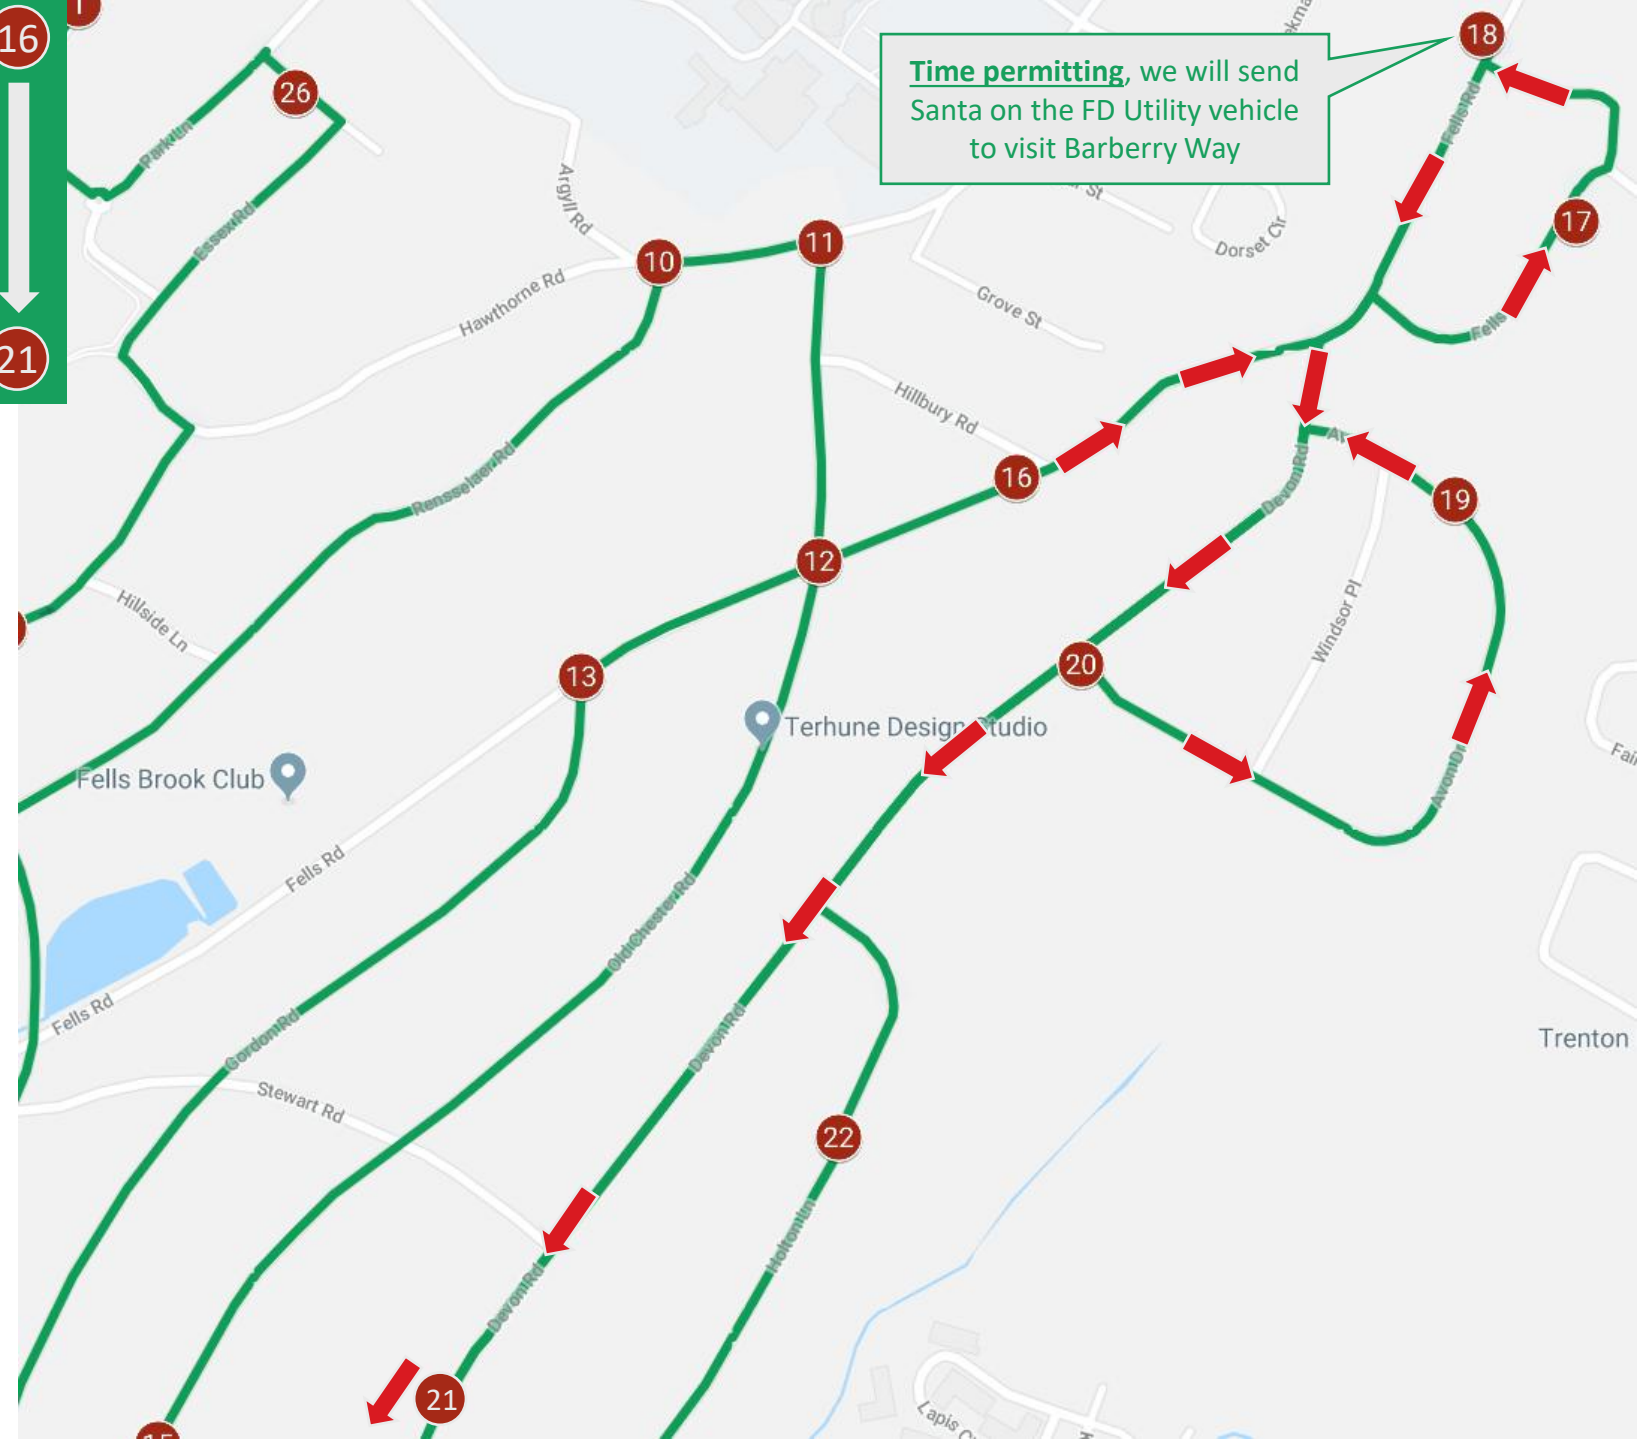

Essex Fells Volunteer Fire Department

Santa Run

Saturday, December 20, 2025

Rain/Snow Date: Sunday, December 21

ROUTE MAP

ADVICE FROM SANTA'S ELVES

*** NEW FOR 2025 ***
PLEASE READ

- Santa will roll by your home and deliver hearty season's greetings to all who come out into their yards to greet him.
- The route begins and ends at the Fire House at 255 Roseland Ave., commencing at **1:00 pm**.
- All times in this route map are **ESTIMATES ONLY** – we always do our best to stick to the plan, but your best bet is to keep an ear out for our sirens. Generally, the later in the day we're scheduled to be in your area, the further behind schedule we may be.
- We'll be in every area of town; if we're not coming down your street, find a friendly neighbor on the route, grab a cup of cheer, and get yourself a treat and a wave from Santa.

Please be courteous to our volunteers – remember: Santa is watching! This is a great service they provide to our community and our children.

ROUTE OVERVIEW

A. 1:00 - 1:35: Start at EFFD

- Left on Roseland Ave. >
- Left on Manheim Rd. >
- Left on Wootton Rd. >
- Down & back Maple Ln.; right on Wootton >
- Cross Roseland Ave. to Hathaway Ln. >
- Left on Oak Ln.

Essex Fells Volunteer Fire Department

Santa Run 2025

D. 2:30 – 3:00: Start at Fells Rd.

- Right on Fellscrest Rd. (south end) >
- Left on Fells Rd. >
- Left on Devon Rd. >
- Left on Avon Dr. (south end) >
- Left on Devon Rd. >
- Left on Oval Rd.

Time permitting, we will send Santa on the FD Utility vehicle to visit Barberry Way

Essex Fells Volunteer Fire Department

Santa Run 2025

E. 3:00 – 3:35: Start on Oval Rd.

- Left on Holton Ln. >
- Left on Devon Rd. >
- Right on Oval Rd. >
- Right on Forest Way >
- Right on Hathaway Ln.