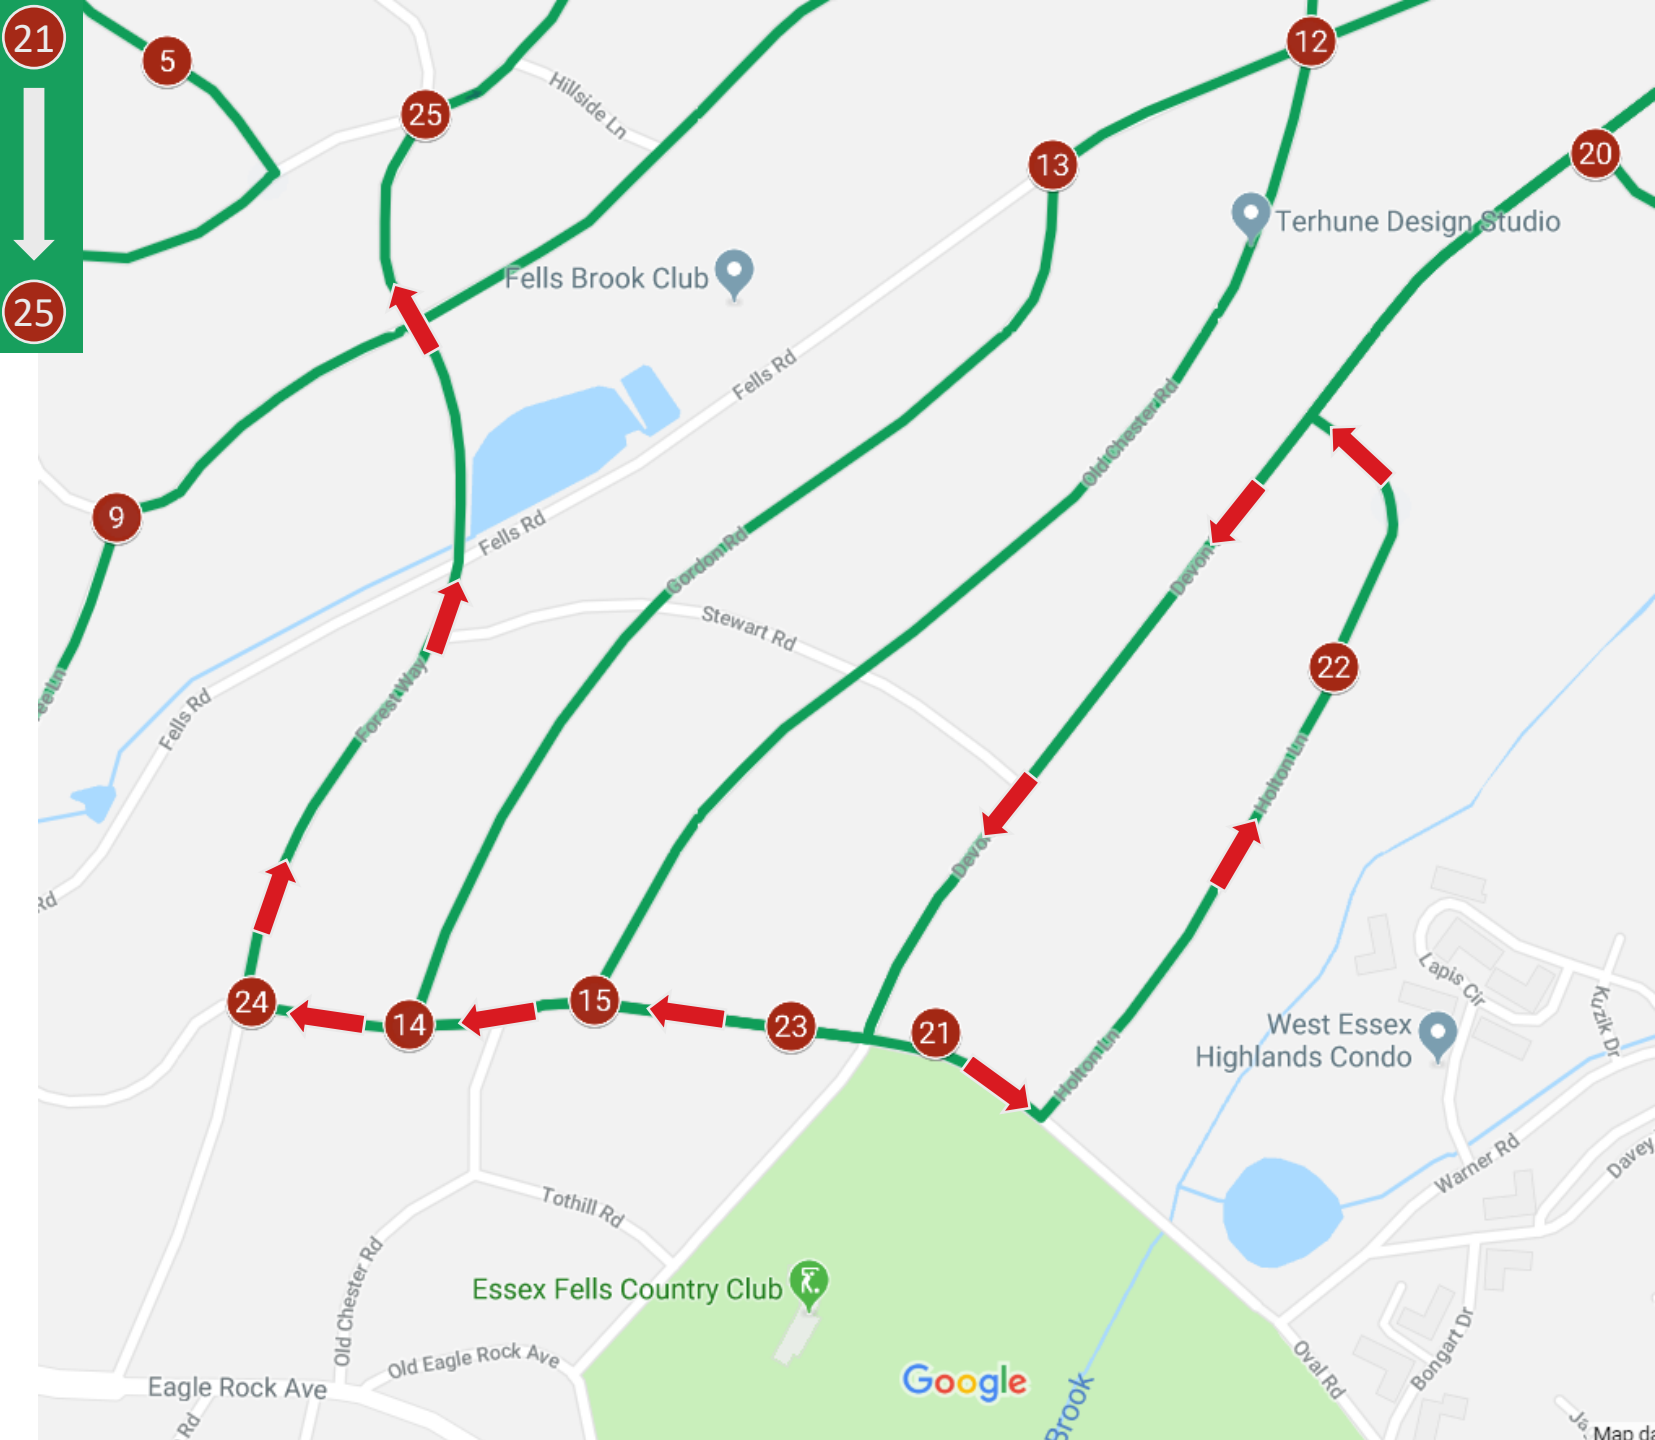

Essex Fells Volunteer Fire Department

Santa Run

Saturday, December 20, 2025

Rain/Snow Date: Sunday, December 21

ROUTE MAP

ADVICE FROM SANTA'S ELVES

*** NEW FOR 2025 ***
PLEASE READ

- Santa will roll by your home and deliver hearty season's greetings to all who come out into their yards to greet him.
- The route begins and ends at the Fire House at 255 Roseland Ave., commencing at **1:00 pm**.
- All times in this route map are **ESTIMATES ONLY** – we always do our best to stick to the plan, but your best bet is to keep an ear out for our sirens. Generally, the later in the day we're scheduled to be in your area, the further behind schedule we may be.
- We'll be in every area of town; if we're not coming down your street, find a friendly neighbor on the route, grab a cup of cheer, and get yourself a treat and a wave from Santa.

Please be courteous to our volunteers – remember: Santa is watching! This is a great service they provide to our community and our children.

ROUTE OVERVIEW

A. 1:00 - 1:35: Start at EFFD

- Left on Roseland Ave. >
- Left on Manheim Rd. >
- Left on Wootton Rd. >
- Down & back Maple Ln.; right on Wootton >
- Cross Roseland Ave. to Hathaway Ln. >
- Left on Oak Ln.

Essex Fells Volunteer Fire Department

Santa Run 2025

D. 2:30 – 3:00: Start at Fells Rd.

- Right on Fellscrest Rd. (south end) >
- Left on Fells Rd. >
- Left on Devon Rd. >
- Left on Avon Dr. (south end) >
- Left on Devon Rd. >
- Left on Oval Rd.

Time permitting, we will send Santa on the FD Utility vehicle to visit Barberry Way

Essex Fells Volunteer Fire Department

Santa Run 2025

E. 3:00 – 3:35: Start on Oval Rd.

- Left on Holton Ln. >
- Left on Devon Rd. >
- Right on Oval Rd. >
- Right on Forest Way >
- Right on Hathaway Ln.