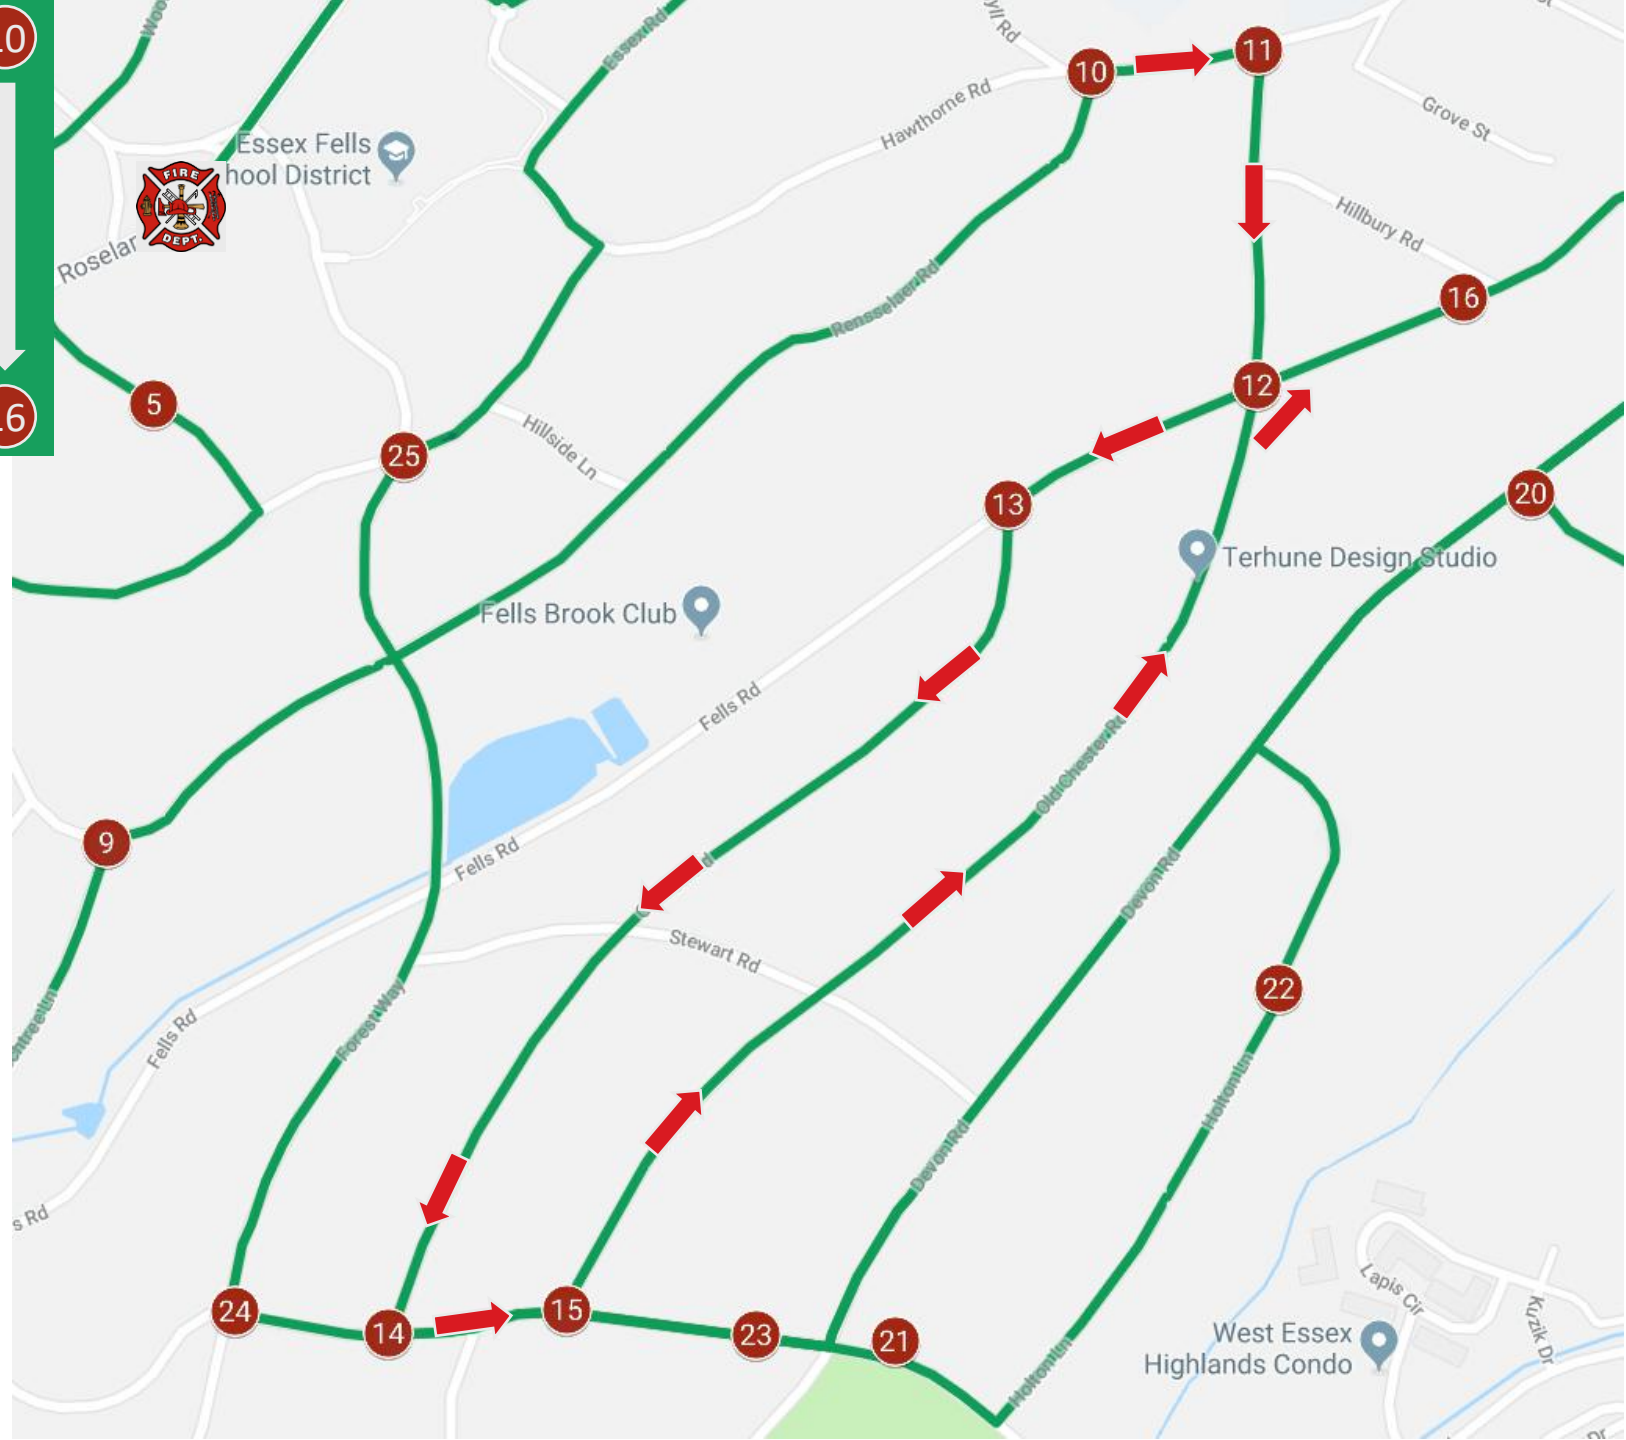

Essex Fells Volunteer Fire Department

Santa Run

Saturday, December 20, 2025

Rain/Snow Date: Sunday, December 21

ROUTE MAP

ADVICE FROM SANTA'S ELVES

*** NEW FOR 2025 ***
PLEASE READ

- Santa will roll by your home and deliver hearty season's greetings to all who come out into their yards to greet him.
- The route begins and ends at the Fire House at 255 Roseland Ave., commencing at **1:00 pm**.
- All times in this route map are **ESTIMATES ONLY** – we always do our best to stick to the plan, but your best bet is to keep an ear out for our sirens. Generally, the later in the day we're scheduled to be in your area, the further behind schedule we may be.
- We'll be in every area of town; if we're not coming down your street, find a friendly neighbor on the route, grab a cup of cheer, and get yourself a treat and a wave from Santa.

Essex Fells Volunteer Fire Department

Santa Run 2025

C. 2:00 – 2:30: Start at Rensselaer Rd.

- Right on Hawthorne Rd. >
- Right on Oldchester Rd. >
- Right on Fells Rd. >
- Left on Gordon Rd. >
- Left on Oval Rd. >
- Left on Oldchester Rd. >
- Right on Fells Rd.

Essex Fells Volunteer Fire Department

Santa Run 2025

D. 2:30 – 3:00: Start at Fells Rd.

- Right on Fellscrest Rd. (south end) >
- Left on Fells Rd. >
- Left on Devon Rd. >
- Left on Avon Dr. (south end) >
- Left on Devon Rd. >
- Left on Oval Rd.

Time permitting, we will send Santa on the FD Utility vehicle to visit Barberry Way

Essex Fells Volunteer Fire Department

Santa Run 2025

E. 3:00 – 3:35: Start on Oval Rd.

- Left on Holton Ln. >
- Left on Devon Rd. >
- Right on Oval Rd. >
- Right on Forest Way >
- Right on Hathaway Ln.